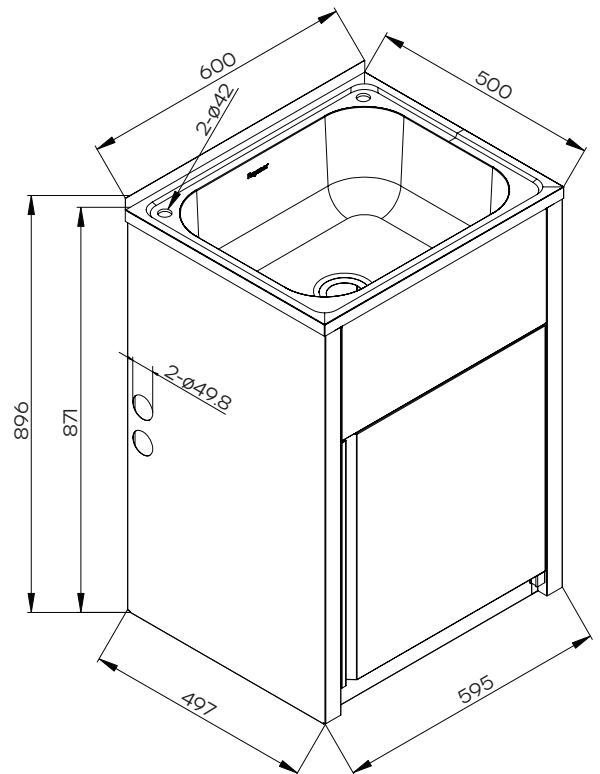

Projix 45L Laundry Tub & Cabinet

Product Code: 182432

Warranty

25 years - tub
5 years - cabinet, wastes, clips, bypass kit, hoses
1 year - labour

Product Specifications

Configuration	Freestanding cabinet with tub and reversible door
Installation type	Freestanding
Design	10mm radius corners
Tap Hole	1 Tap hole & 1 Bypass hole
Finish	Satin and White
Material	304 grade, 18/10 stainless steel Cabinet powder coated galvanized steel
Cabinet Size	600 x 500 x 871 / 896mm
Bowl Capacity	45L
Included accessories	1 x 90mm basket waste 1 x Flexible bypass kit 4 x Adjustable feet
Spare Parts	182475 A3 Basket waste 182481 Flexible bypass kit 255396 Adjustable feet 255391 Hinge block