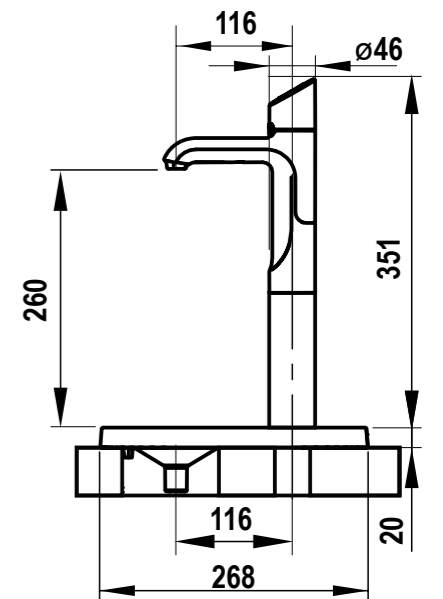

Cutting detail

shown with 135mm extension piece and Classic Plus tap

95258 Font Raised