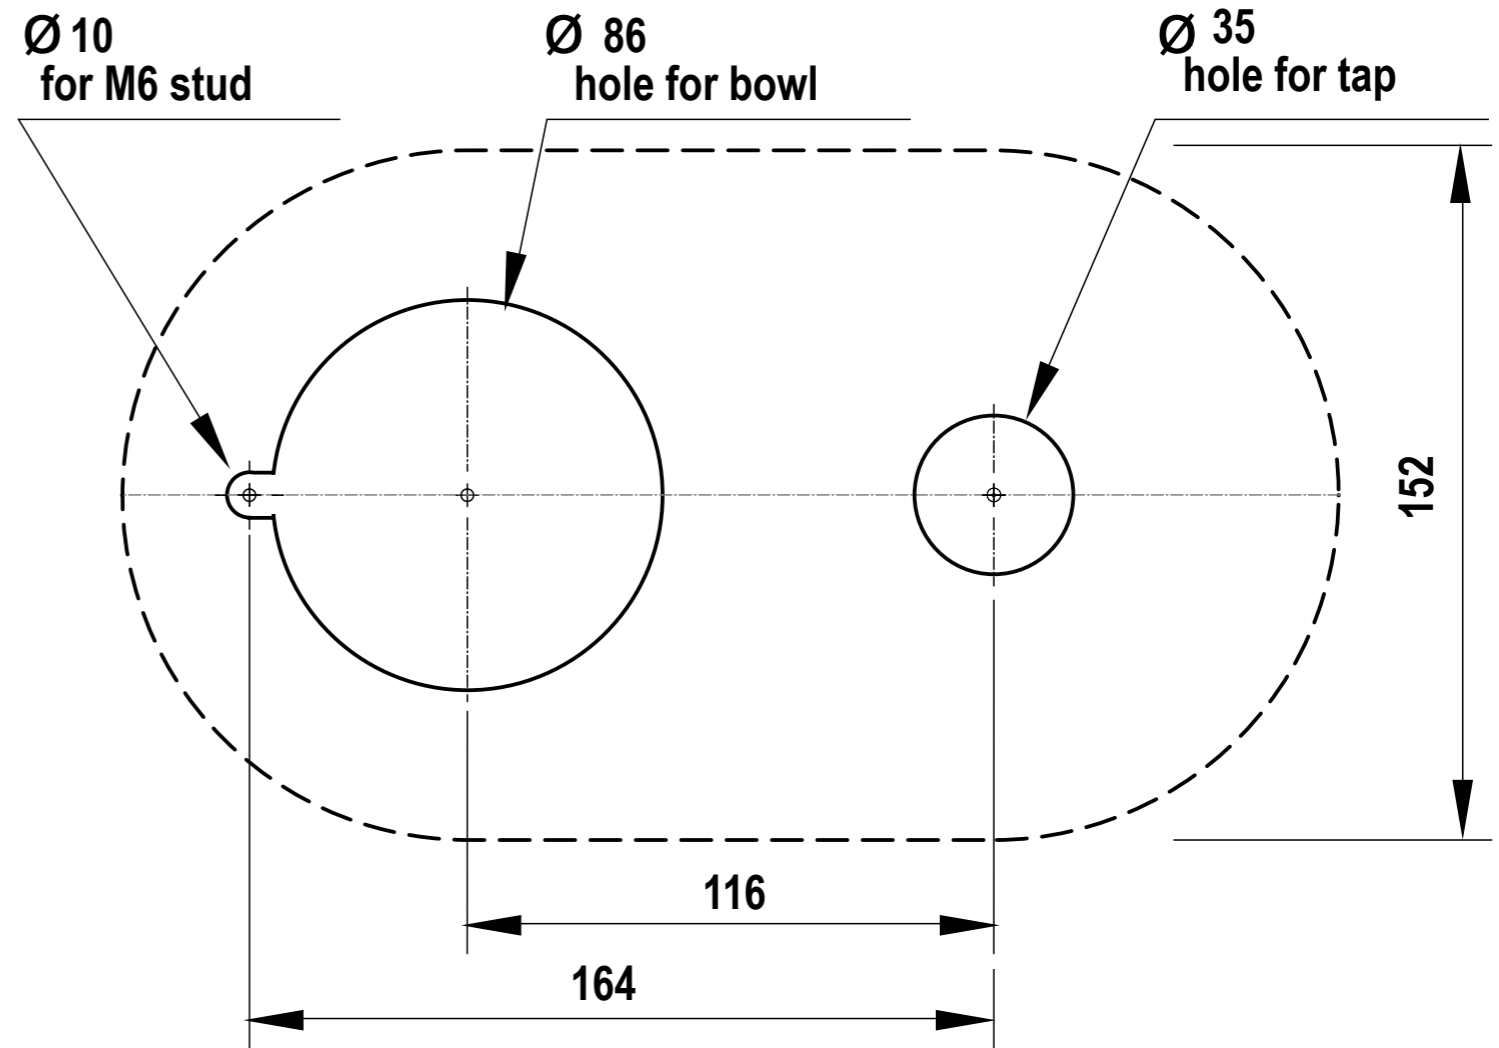

Cutting detail

shown with 135mm extension piece and Classic Plus tap

95258 Font Raised