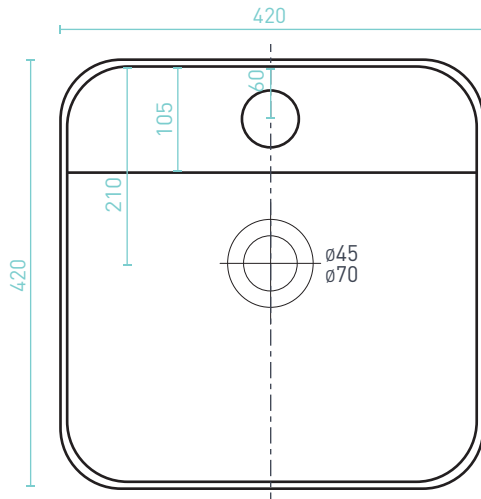

CARINA

SQUARE SEMI-INSET BASIN - Premium Vitreous China, High Gloss White

The Carina square semi-inset basin features an ultra thin edge & is designed to be installed into a vanity or counter top. Combine with a basin mixer mounted on top of the basin, which saves counter top space & is easier to clean.

Chrome pop-up plug & waste

Taphole

Overflow

CARINA SQUARE SEMI-INSET BASIN

SIZE (l x (w) x (h) mm	CAPACITY	NET WEIGHT	CODE
420 x 420 x 155	7.8L	8kg	CABSIW

• 10 YEAR WARRANTY*

FRONT VIEW

TOP VIEW