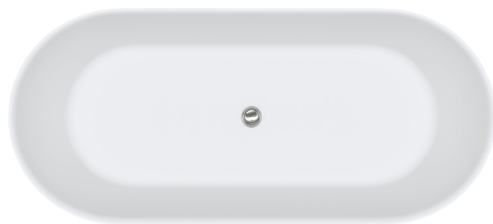

Kaya®  
LIGHTWEIGHT  
RESIN STONE  
BATH, 1700MM

Features

- Slim wall design
- Thin edge
- Freestanding style
- No overflow
- Chrome waste included
- Net weight: 97kg
- Gross weight: 145kg

Available in

Matte White  
SS350-1700