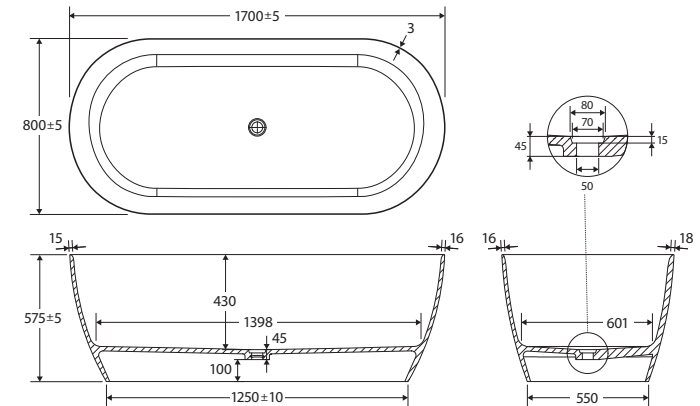

Kaya®  
LIGHTWEIGHT  
RESIN STONE  
BATH, 1700MM

Features

- Slim wall design
- Thin edge
- Freestanding style
- No overflow
- Chrome waste included
- Net weight: 97kg
- Gross weight: 145kg

Available in

Matte White  
SS350-1700

While we aim to ensure specifications are correct at the time of publication, Fienza reserves the right to make modifications without prior notice. Physical colour may vary from image shown. All measurements are shown in millimetres. Always use physical product measurements for mark-ups and roughing-in as the technical drawing may differ from actual product received.