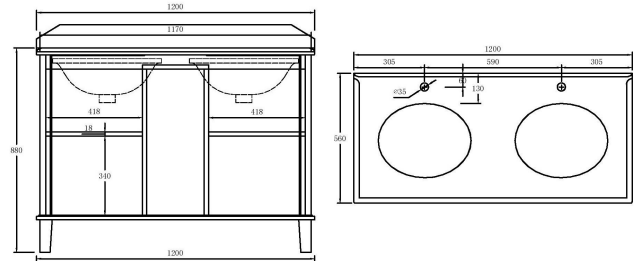

## Coventry 120 x 55 Double Bowl Satin White Vanity with Real Marble Top & Ceramic Undercounter Basins

**Code:** COD120W

TRADITIONAL & HAMPTONS STYLE SPECIALISTS

BATHROOM | KITCHEN | LAUNDRY

### Specifications

- Top Material: Genuine Carrara marble
- Basin Material: Ceramic
- Vanity Material: Genuine rubberwood timber
- Vanity Finish: White Polyurethane Satin
- Requires waste: 32mm with overflow
- Tap Holes Available: One or three
- Configuration: Two soft close doors, three soft close drawers
- Knob handles available in matte black and chrome, antique brass available upon request
- Includes internal shelf
- Includes 100mm high marble splashback
- Suitable for P-trap and S-trap installation
- Natural stone variations: Marble is a natural material so each top is one of a kind. As it is a product of nature, it is prone to variations in colour, shade, pattern, texture, and density; all of which are inherent in such natural materials. It is these characteristics that add to the beauty and charm of the material.