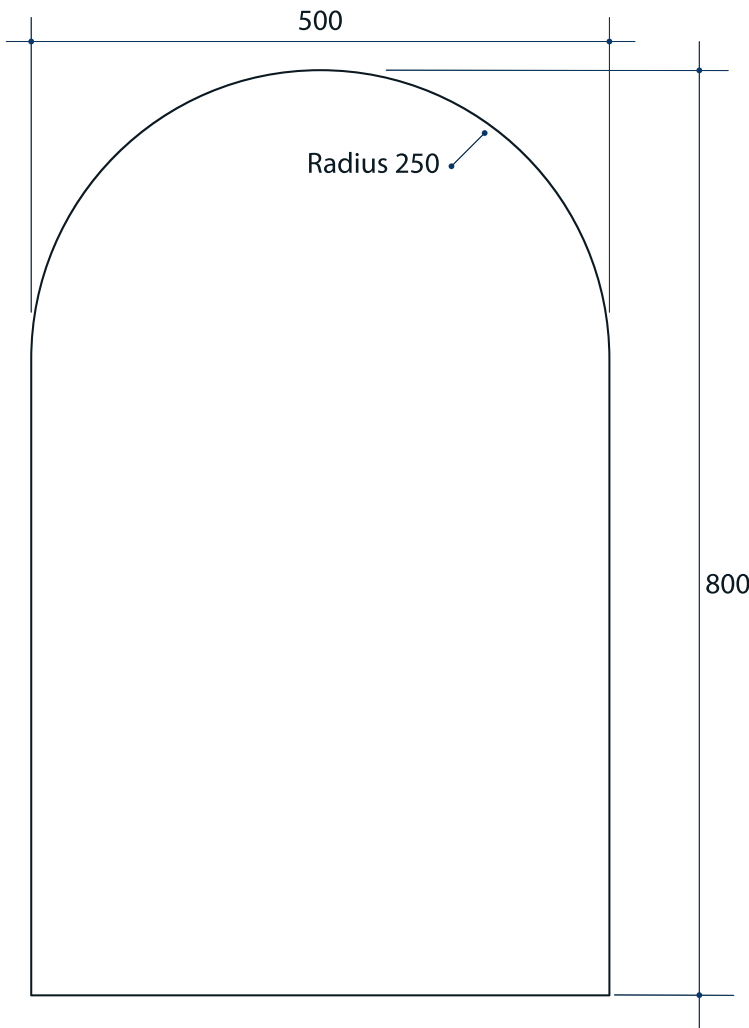

# Aspen Church Shape Mirror

Note: All dimensions are in millimetres (mm)

Stock Code	Size (mm) W x H x D	Shape	Edge
AC5080GT	500 W x 800 H	Church	Polished Pencil Edge

**Please note:** Mirrors will need to be installed in accordance with the Installation Guide. Ablaze does not take responsibility for incorrect installation of these mirrors.