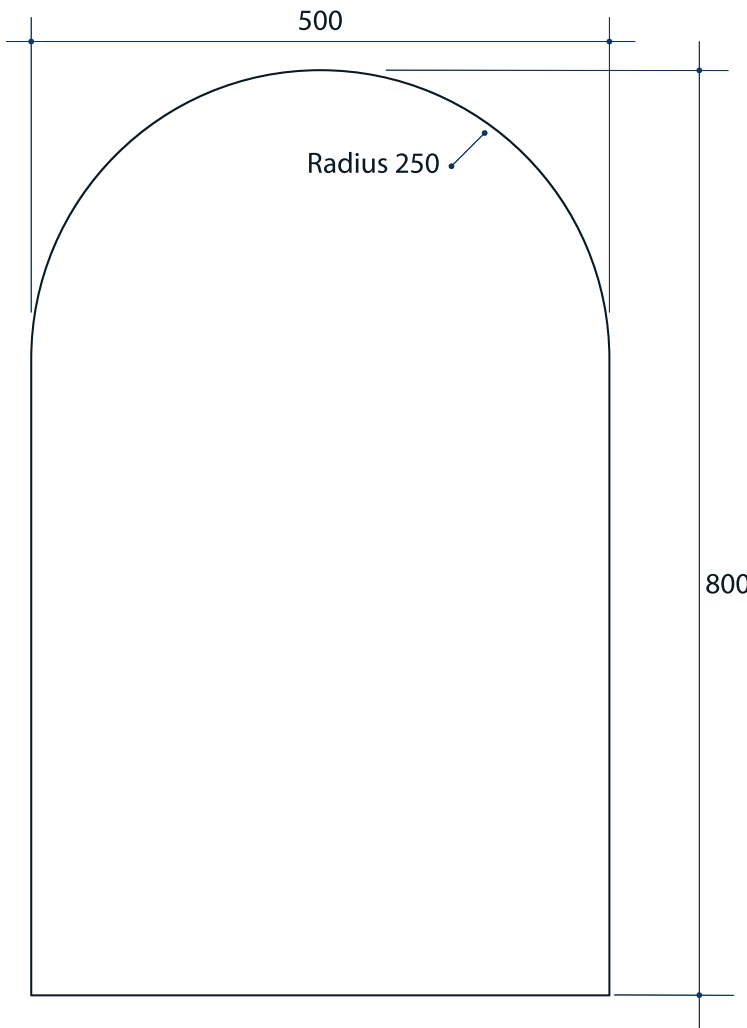

Aspen Church Shape Mirror

Note: All dimensions are in millimetres (mm)

Stock Code	Size (mm) W x H x D	Shape	Edge
AC5080GT	500 W x 800 H	Church	Polished Pencil Edge

Please note: Mirrors will need to be installed in accordance with the Installation Guide. Ablaze does not take responsibility for incorrect installation of these mirrors.