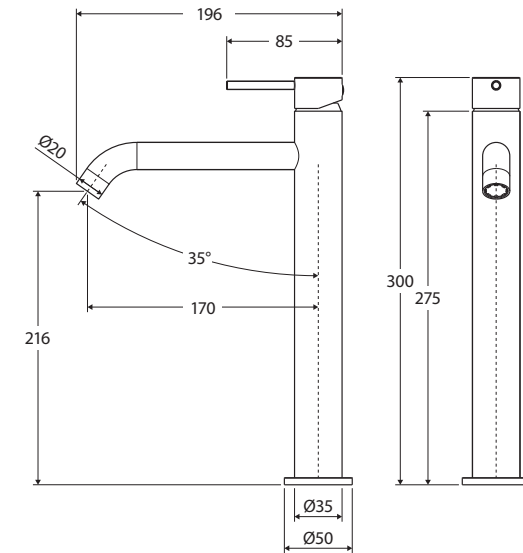

Kaya® TALL BASIN MIXER

Features

- Curved outlet
- Made from solid brass
- High quality European cartridge (25 mm)
- PEX split-resistant flexible hoses
- **WELS 5 Star rated, 5L/min**

Please note: This product may have a visible Fienza or Watermark logo.

While we aim to ensure specifications are correct at the time of publication, Fienza reserves the right to make modifications without prior notice. Physical colour may vary from image shown. All measurements are shown in millimetres. Always use physical product measurements for mark-ups and roughing-in as the technical drawing may differ from actual product received.