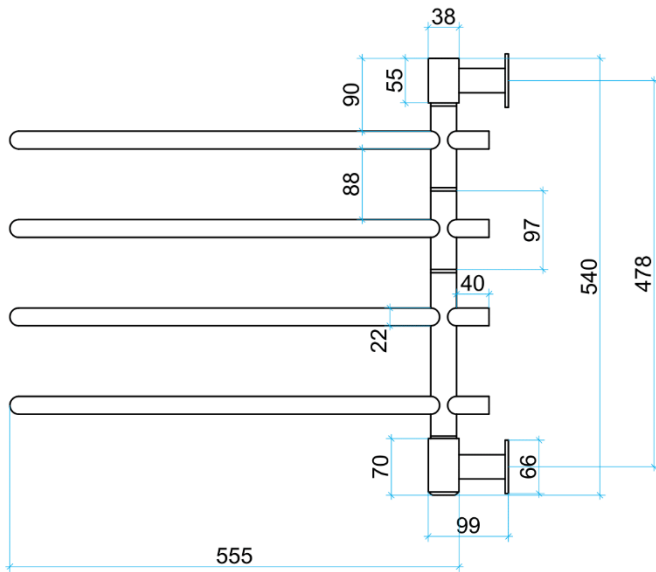

# Thermorail Swivel Towel Rails 240V

Electric Heated Towel Rails for use in bathrooms

Stock Code	Finish	Size (mm)	Output (W)	No. of Bars
SV24	Polished Stainless Steel	W600 x H540 x D99	48 Watts	4

**PLEASE NOTE:** Specifications are for information purposes only. Whilst every effort has been made to ensure the product specifications are accurate, due to continuing product development and improvement the specifications are subject to change. Specifications can be used to rough in and fit timber supports in the wall however we recommend no holes are drilled without having the product on site or verifying the details with the manufacturer. Thermogroup cannot be held liable or responsible for errors due to updated specifications.