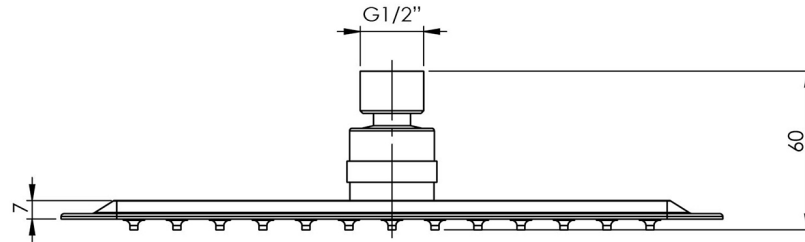

VIVID SLIMLINE

VIVID SLIMLINE SHOWER ROSE 250X150MM SLIMLINE RECTANGLE

SPECIFICATIONS

AVAILABLE IN

VS5002-50
Stainless Steel

INFORMATION

Temperature Rating
1 - 75°C

Pressure Rating
150 - 500kPa