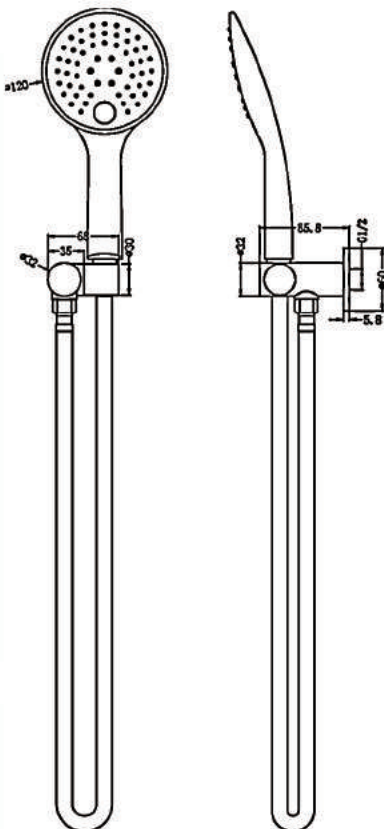

Nero

SHOWER BRACKET

Dimensions are nominal measurements only.

SPECIFICATION

PRODUCT CODE	YSW305
WELS RATING	3 STAR 6L/MIN
WATERMARK LICENSE	WM-060093
TEMPERATURE RATING	MIN 1°C-MAX 75°C
PRESSURE RATING	MIN 150KPa-MAX 500KPa

Versions: 2019.12

www.nerotapware.com.au

**Handshower with wall bracket
YSW305**

NOTE

1. Seal all wall penetrations with a neutral cure silicone.

2. The inlet of the shower hose is connect to a wall elbow installed by the plumber at a suitable height.