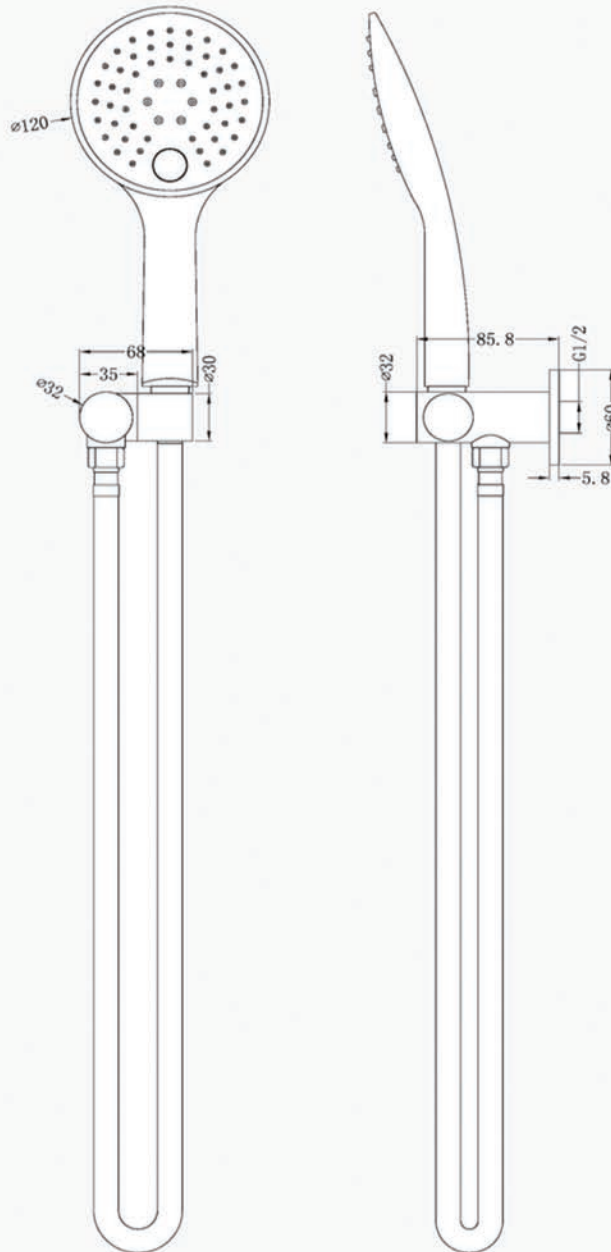

Nero

SHOWER BRACKET

Dimensions are nominal measurements only.

SPECIFICATION

PRODUCT CODE	YSW305
WELS RATING	3 STAR 6L/MIN
WATERMARK LICENSE	WM-060093
TEMPERATURE RATING	MIN 1°C-MAX 75°C
PRESSURE RATING	MIN 150KPa-MAX 500KPa

Versions: 2019.12

www.nerotapware.com.au

**Handshower with wall bracket
YSW305**

NOTE

1. Seal all wall penetrations with a neutral cure silicone.

2. The inlet of the shower hose is connect to a wall elbow installed by the plumber at a suitable height.