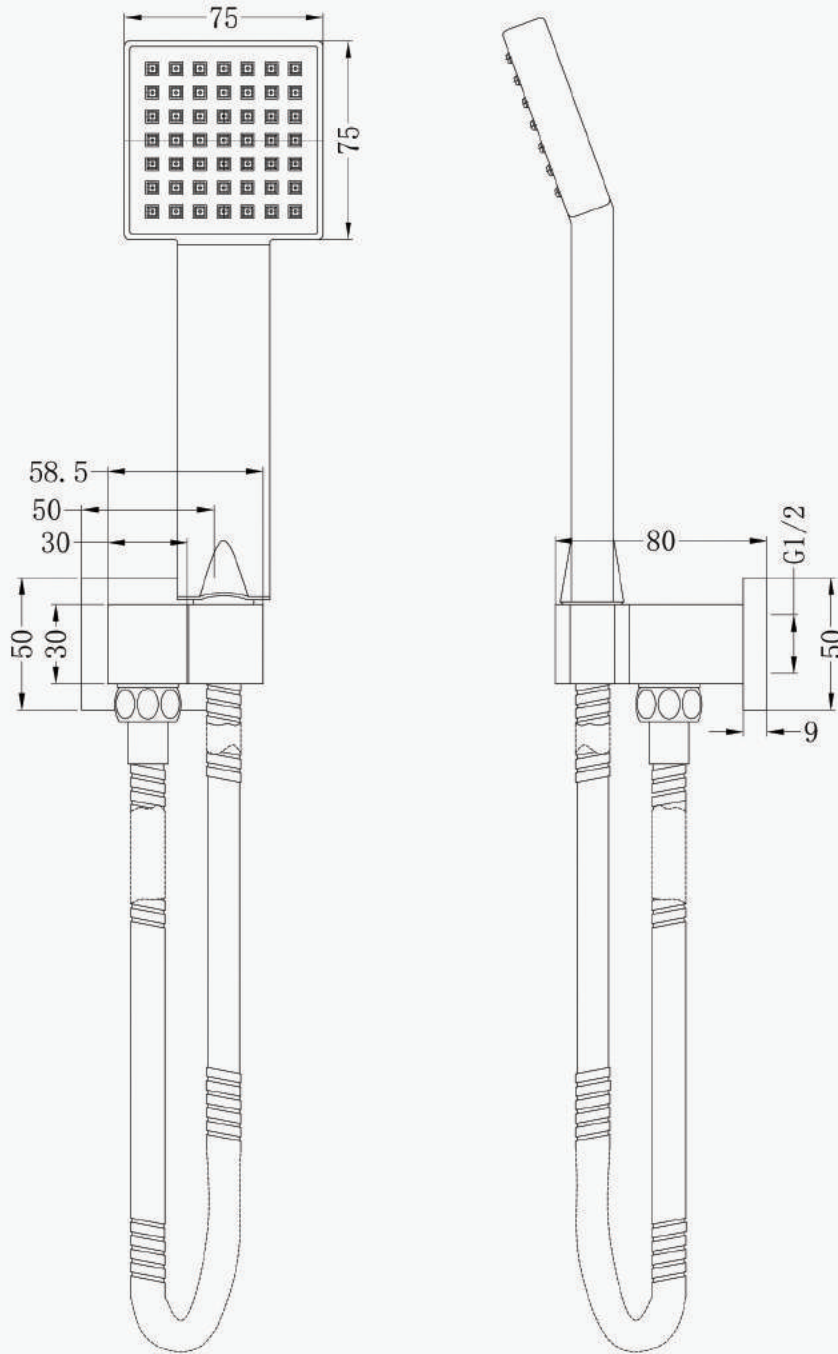

Nero

SHOWER BRACKET

SPECIFICATION

PRODUCT CODE	YSW301-01
WELS RATING	3 STAR 9L/MIN
WATERMARK LICENSE	WM-060093
TEMPERATURE RATING	MIN 1°C-MAX 75°C
PRESSURE RATING	MIN 150KPa-MAX 500KPa

FINISH

NR30101CH	chrome
-----------	--------

PACKAGING INCLUDES

- 1x handle shower
- 1x shower hose
- 1x elbow
- 1x installation kit

Dimensions are nominal measurements only.

Versions: 2019.12

www.nerotapware.com.au

**SHOWER RAIL
YSW310-01**

NOTE

1. Seal all wall penetrations with a neutral cure silicone.

2. The inlet of the shower hose is connect to a wall elbow installed by the plumber at a suitable height.

3. This is only an installation guide .Nero Tapware recommends having the product onsite before commencing rough in.