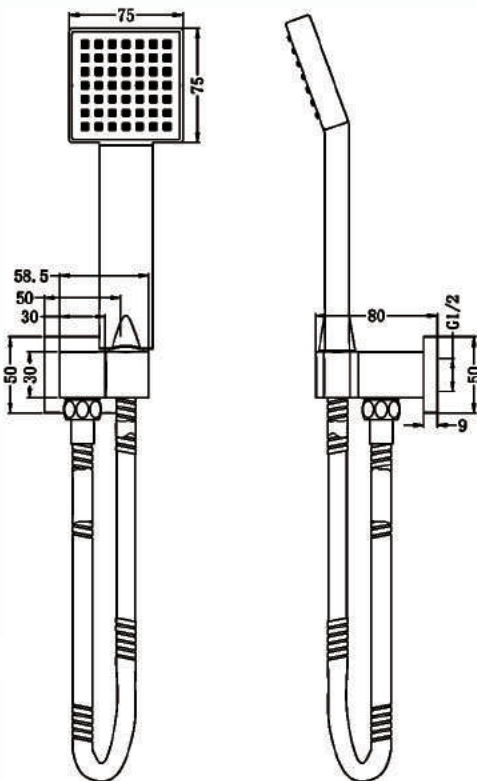

Nero

SHOWER BRACKET

SPECIFICATION

PRODUCT CODE	YSW301-01
WELS RATING	3 STAR 9L/MIN
WATERMARK LICENSE	WM-060093
TEMPERATURE RATING	MIN 1°C-MAX 75°C
PRESSURE RATING	MIN 150KPa-MAX 500KPa

FINISH

NR30101CH	chrome
-----------	--------

PACKAGING INCLUDES

- 1x handle shower
- 1x shower hose
- 1x elbow
- 1x installation kit

Dimensions are nominal measurements only.

Versions: 2019.12

www.nerotapware.com.au

**SHOWER RAIL
YSW310-01**

NOTE

1. Seal all wall penetrations with a neutral cure silicone.

2. The inlet of the shower hose is connect to a wall elbow installed by the plumber at a suitable height.

3. This is only an installation guide .Nero Tapware recommends having the product onsite before commencing rough in.