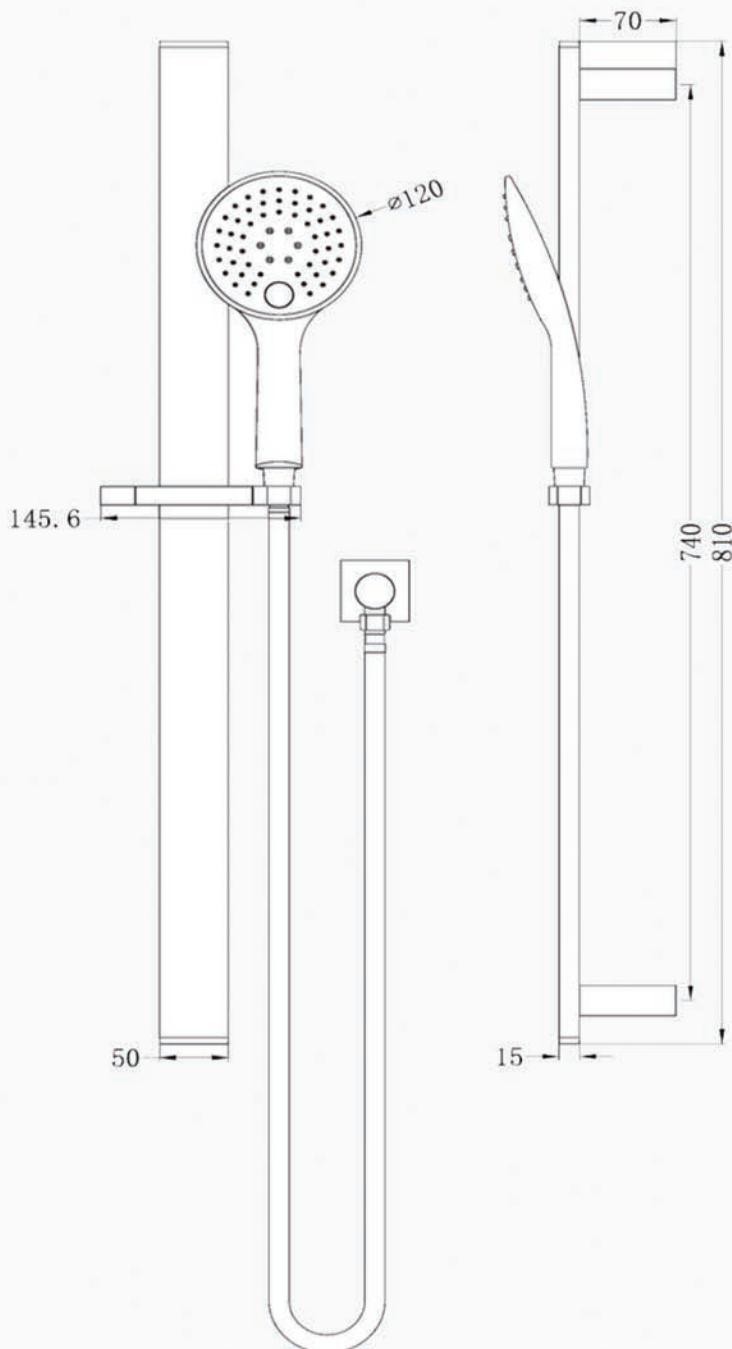

Nero

SHOWER RAIL

SPECIFICATION

PRODUCT CODE	YSW303
WELS RATING	3 STAR 6L/MIN
WATERMARK LICENSE	WM-060093
TEMPERATURE RATING	MIN 1°C-MAX 75°C
PRESSURE RATING	MIN 150KPa-MAX 500KPa

FINISH

	NR303CH	chrome
	NR303MB	matt black

PACKAGING INCLUDES

- 1x shower rail
- 1x handle shower
- 1x shower hose
- 1x elbow
- 1x installation kit

Dimensions are nominal measurements only.

Versions: 2019.12

www.nerotapware.com.au

SHOWER RAIL YSW303

NOTE

1. Seal all wall penetrations with a neutral cure silicone.

2. The inlet of the shower hose is connect to a wall elbow installed by the plumber at a suitable height.

3. This is only an installation guide .Nero Tapware recommends having the product onsite before commencing rough in.