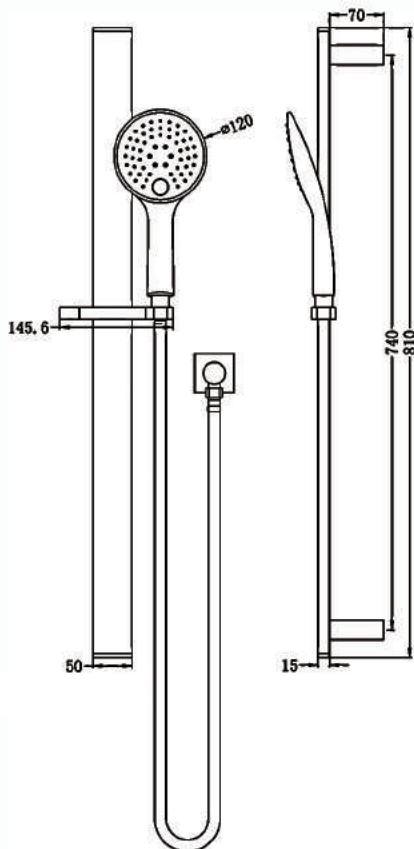

Nero

SHOWER RAIL

SPECIFICATION

PRODUCT CODE	YSW303
WELS RATING	3 STAR 6L/MIN
WATERMARK LICENSE	WM-060093
TEMPERATURE RATING	MIN 1°C-MAX 75°C
PRESSURE RATING	MIN 150KPa-MAX 500KPa

FINISH

	NR303CH	chrome
	NR303MB	matt black

PACKAGING INCLUDES

- 1x shower rail
- 1x handle shower
- 1x shower hose
- 1x elbow
- 1x installation kit

Dimensions are nominal measurements only.

Versions: 2019.12

www.nerotapware.com.au

SHOWER RAIL YSW303

NOTE

1. Seal all wall penetrations with a neutral cure silicone.

2. The inlet of the shower hose is connect to a wall elbow installed by the plumber at a suitable height.

3. This is only an installation guide .Nero Tapware recommends having the product onsite before commencing rough in.