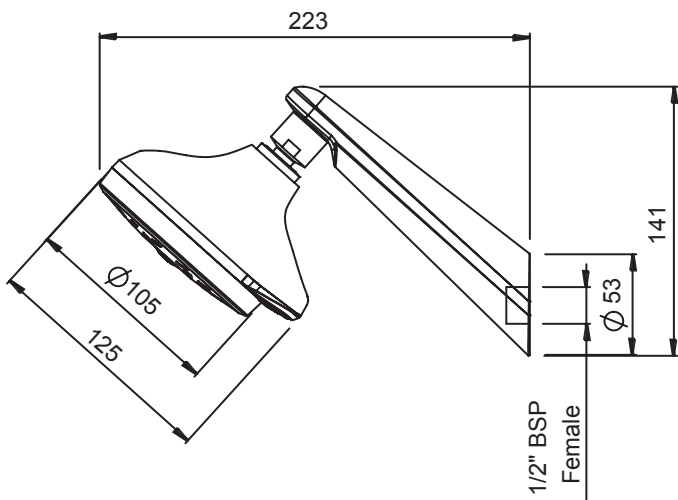

**13-5202**  
**FUTURA WALL SHOWER**  
**ON UPSWEPT ARM**

Satinjet®

**FINISH:** Chrome / Graphite

**FUNCTIONS:** Satinjet® & Massage

**MOUNTING METHOD:** Wall outlet mounting

**SUPPLY:** Mains Pressure

**CONNECTIONS:** 1/2" BSP Female

**WORKING PRESSURES:** 150 - 500 kpa

**OPERATING TEMPERATURE:** Recommended 50°C\*

\*Refer AS/NZS 3500

- Features the revolutionary Satinjet® spray design. Twin jets of water collide into thousands of tiny droplets to deliver voluminous shower coverage
- Dual spray rose featuring Satinjet® spray and a massage spray
- Unique push button built into shower head to change spray pattern
- Easy-to-clean faceplate
- Durable solid brass upswept arm
- Brass, adjustable ball joint connection
- Easy retro-fit installation