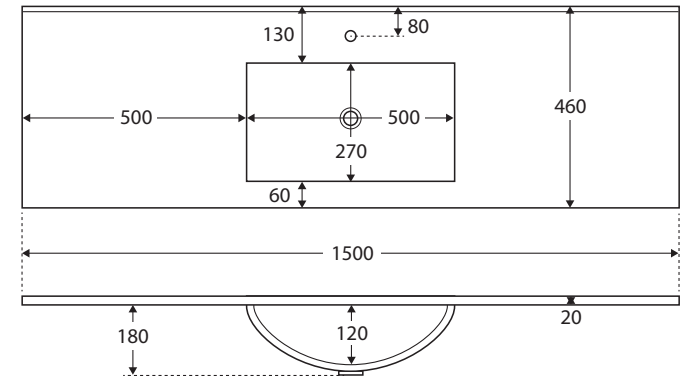

Vanessa

SINGLE BOWL
POLY-MARBLE
BASIN-TOP
1500MM

Features

- 20 mm thick poly-marble
- Gloss white finish
- Requires 40 mm waste, no overflow (not included)

Available in

1 tap hole
150VANS

3 tap hole
150VANS-3

While we aim to ensure specifications are correct at the time of publication, Fienza reserves the right to make modifications without prior notice. Physical colour may vary from image shown. All measurements are shown in millimetres. Always use physical product measurements for mark-ups and roughing-in as the technical drawing may differ from actual product received. Tapware not included.