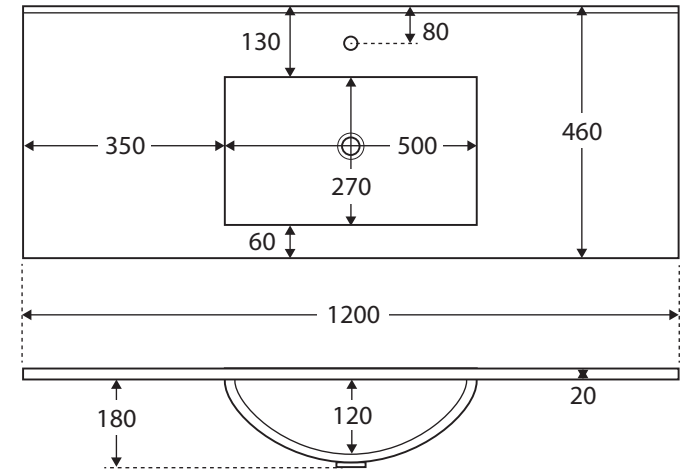

# Vanessa

POLY-MARBLE  
BASIN-TOP  
1200MM

## Features

- 20 mm thick poly-marble
- Gloss white finish
- Requires 40 mm waste, no overflow (not included)

## Available in

1 tap hole  
**120VAN**

3 tap hole  
**120VAN-3**

While we aim to ensure specifications are correct at the time of publication, Fienza reserves the right to make modifications without prior notice. Physical colour may vary from image shown. All measurements are shown in millimetres. Always use physical product measurements for mark-ups and roughing-in as the technical drawing may differ from actual product received. Tapware not included.