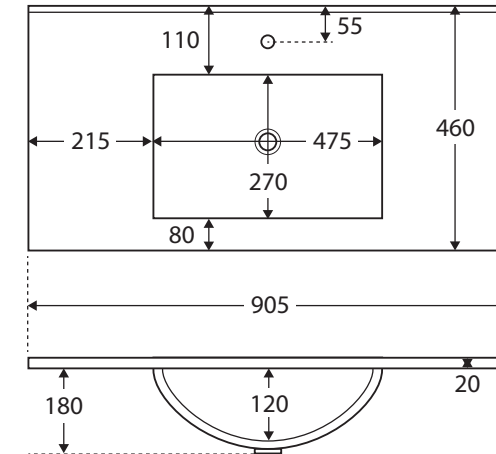

## CERAMIC BASIN-TOP 900MM

### Features

- 20 mm thick, fully vitrified ceramic
- Gloss white, glazed finish
- Requires 32 mm waste, with overflow (not included)

### Available in

1 tap hole  
**TCL90**

3 tap hole  
**TCL90-3**

No tap hole  
**TCL90-0**

While we aim to ensure specifications are correct at the time of publication, Fienza reserves the right to make modifications without prior notice. Physical colour may vary from image shown. All measurements are shown in millimetres. Always use physical product measurements for mark-ups and roughing-in as the technical drawing may differ from actual product received. Tapware not included.