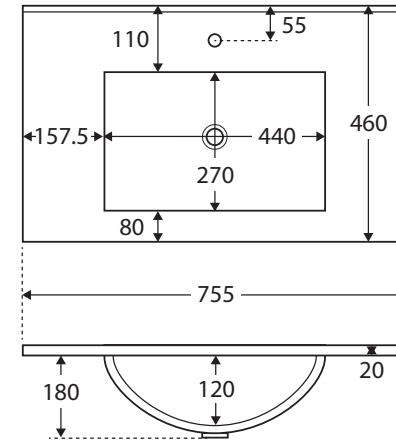

Dolce

CERAMIC BASIN-TOP 750MM

Features

- 20 mm thick, fully vitrified ceramic
- Gloss white, glazed finish
- Requires 32 mm waste, with overflow (not included)

Available in

1 tap hole
TCL75

3 tap hole
TCL75-3

While we aim to ensure specifications are correct at the time of publication, Fienza reserves the right to make modifications without prior notice. Physical colour may vary from image shown. All measurements are shown in millimetres. Always use physical product measurements for mark-ups and roughing-in as the technical drawing may differ from actual product received. Tapware not included.