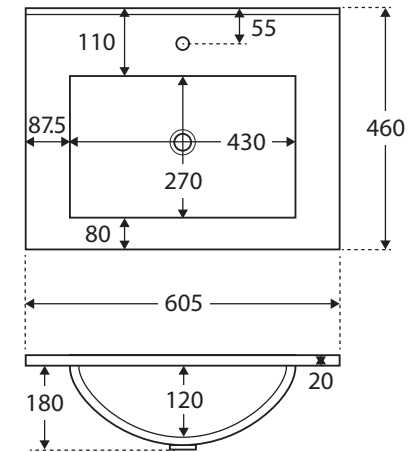

Dolce

CERAMIC BASIN-TOP 600MM

Features

- 20 mm thick, fully vitrified ceramic
- Gloss white, glazed finish
- Requires 32 mm waste, with overflow (not included)

Available in

1 tap hole
TCL60

3 tap hole
TCL60-3

While we aim to ensure specifications are correct at the time of publication, Fienza reserves the right to make modifications without prior notice. Physical colour may vary from image shown. All measurements are shown in millimetres. Always use physical product measurements for mark-ups and roughing-in as the technical drawing may differ from actual product received. Tapware not included.