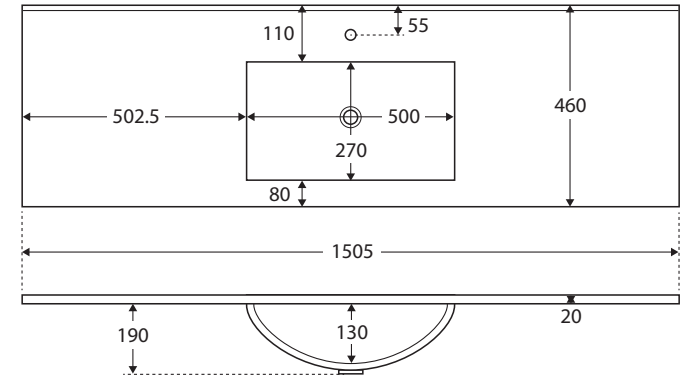

Dolce

SINGLE BOWL CERAMIC BASIN-TOP 1500MM

Features

- 20 mm thick, fully vitrified ceramic
- Gloss white, glazed finish
- Requires 32 mm waste, with overflow (not included)

Available in

1 tap hole
TCL150S

3 tap hole
TCL150S-3

While we aim to ensure specifications are correct at the time of publication, Fienza reserves the right to make modifications without prior notice. Physical colour may vary from image shown. All measurements are shown in millimetres. Always use physical product measurements for mark-ups and roughing-in as the technical drawing may differ from actual product received. Tapware not included.