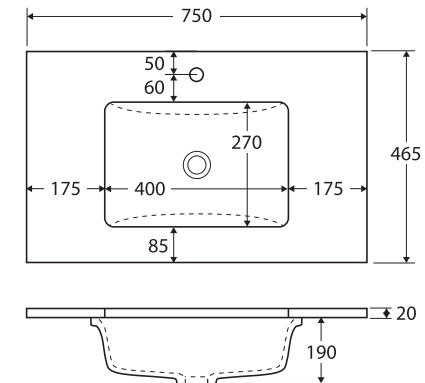

Sarah

UNDERMOUNTED BASIN-TOP 750MM

Features

- 20mm thick, engineered quartz stone
- Gloss white ceramic undermounted basin, with overflow
- Stone top and basin are delivered pre-joined
- Requires 32mm waste, with overflow (not included)
- 12 o'clock tap hole as standard
 - For 3 tap holes add \$50 per bowl to the price and '-3' to the end of the code e.g. SC75-3
 - For no tap holes add \$400 per bowl to the price and '-0' to the end of the code e.g. SC75-0. (SPECIAL ORDER ONLY – allow 1-2 weeks for delivery)

While we aim to ensure specifications are correct at the time of publication, Fienza reserves the right to make modifications without prior notice. Physical colour may vary from image shown. All measurements are shown in millimetres. Always use physical product measurements for mark-ups and roughing-in as the technical drawing may differ from actual product received. Tapware not included.