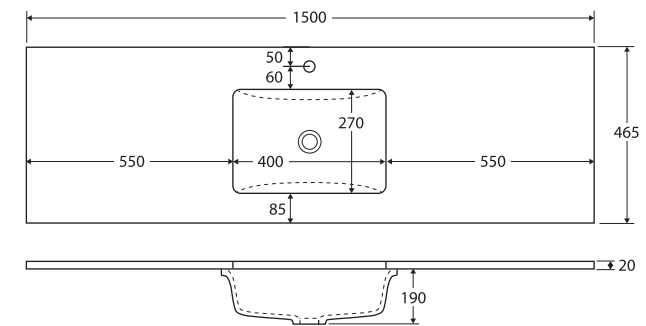

Sarah

SINGLE BOWL UNDERMOUNTED BASIN-TOP 1500MM

Features

- 20mm thick, engineered quartz stone
- Gloss white ceramic undermounted basin, with overflow
- Stone top and basin are delivered pre-joined
- Requires 32mm waste, with overflow (not included)
- 12 o'clock tap hole as standard
 - For 3 tap holes add \$50 per bowl to the price and '-3' to the end of the code e.g. SC150-S-3
 - For no tap holes add \$400 per bowl to the price and '-0' to the end of the code e.g. SC150-S-0. (SPECIAL ORDER ONLY – allow 1-2 weeks for delivery)

While we aim to ensure specifications are correct at the time of publication, Fienza reserves the right to make modifications without prior notice. Physical colour may vary from image shown. All measurements are shown in millimetres. Always use physical product measurements for mark-ups and roughing-in as the technical drawing may differ from actual product received. Tapware not included.