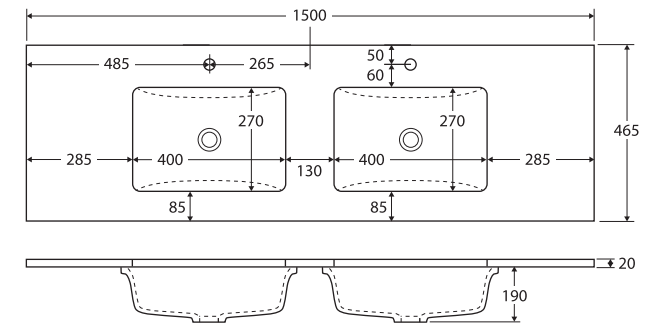

## DOUBLE BOWL UNDERMOUNTED BASIN-TOP 1500MM

### Features

- 20mm thick, engineered quartz stone
- Gloss white ceramic undermounted basin, with overflow
- Stone top and basin are delivered pre-joined
- Requires 32mm waste, with overflow (not included)
- 12 o'clock tap hole as standard
  - For 3 tap holes add \$50 per bowl to the price and '-3' to the end of the code e.g. SC150-D-3
  - For no tap holes add \$400 per bowl to the price and '-0' to the end of the code e.g. SC150-D-0. (SPECIAL ORDER ONLY – allow 1-2 weeks for delivery)

While we aim to ensure specifications are correct at the time of publication, Fienza reserves the right to make modifications without prior notice. Physical colour may vary from image shown. All measurements are shown in millimetres. Always use physical product measurements for mark-ups and roughing-in as the technical drawing may differ from actual product received. Tapware not included.