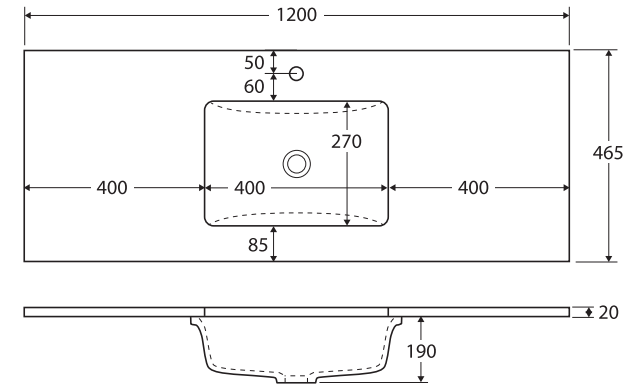

Sarah

UNDERMOUNTED BASIN-TOP 1200MM

Features

- 20mm thick, engineered quartz stone
- Gloss white ceramic undermounted basin, with overflow
- Stone top and basin are delivered pre-joined
- Requires 32mm waste, with overflow (not included)
- 12 o'clock tap hole as standard
 - For 3 tap holes add \$50 per bowl to the price and '-3' to the end of the code e.g. SC120-3
 - For no tap holes add \$400 per bowl to the price and '-0' to the end of the code e.g. SC120-0. (SPECIAL ORDER ONLY – allow 1-2 weeks for delivery)

While we aim to ensure specifications are correct at the time of publication, Fienza reserves the right to make modifications without prior notice. Physical colour may vary from image shown. All measurements are shown in millimetres. Always use physical product measurements for mark-ups and roughing-in as the technical drawing may differ from actual product received. Tapware not included.