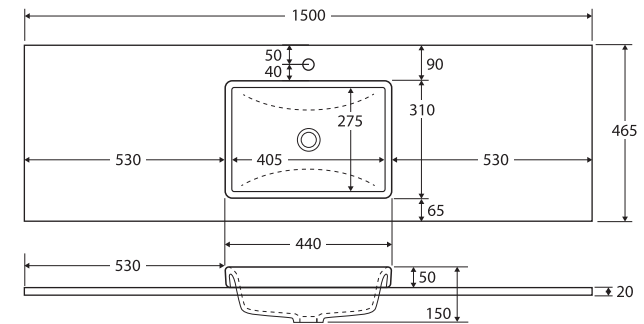

## SINGLE BOWL SEMI-INSET BASIN-TOP 1500MM

### Features

- 20mm thick, engineered quartz stone
- Gloss white ceramic semi-inset basin, no overflow
- Stone top and basin are delivered in separate packages
- Requires 32mm waste, with overflow (not included)
- 12 o'clock tap hole as standard
  - For 3 tap holes add \$50 per bowl to the price and '-3' to the end of the code e.g. PC150-S-3
  - For no tap holes add \$140 per bowl to the price and '-0' to the end of the code e.g. PC150-S-0. (SPECIAL ORDER ONLY – allow 1-2 weeks for delivery)

While we aim to ensure specifications are correct at the time of publication, Fienza reserves the right to make modifications without prior notice. Physical colour may vary from image shown. All measurements are shown in millimetres. Always use physical product measurements for mark-ups and roughing-in as the technical drawing may differ from actual product received. Tapware not included.