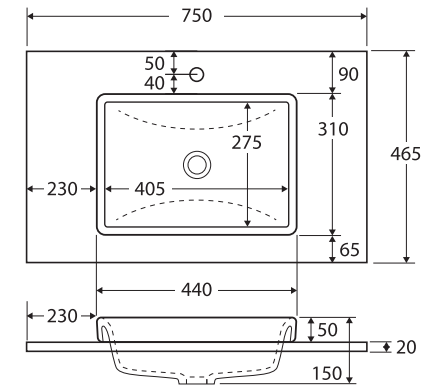

Sarah

SEMI-INSET BASIN-TOP 750MM

Features

- 20mm thick, engineered quartz stone
- Gloss white ceramic semi-inset basin, no overflow
- Stone top and basin are delivered in separate packages
- Requires 32mm waste, with overflow (not included)
- 12 o'clock tap hole as standard
 - For 3 tap holes add \$50 per bowl to the price and '-3' to the end of the code e.g. PC75-3
 - For no tap holes add \$140 per bowl to the price and '-0' to the end of the code e.g. PC75-0.
(SPECIAL ORDER ONLY – allow 1-2 weeks for delivery)

While we aim to ensure specifications are correct at the time of publication, Fienza reserves the right to make modifications without prior notice. Physical colour may vary from image shown. All measurements are shown in millimetres. Always use physical product measurements for mark-ups and roughing-in as the technical drawing may differ from actual product received. Tapware not included.