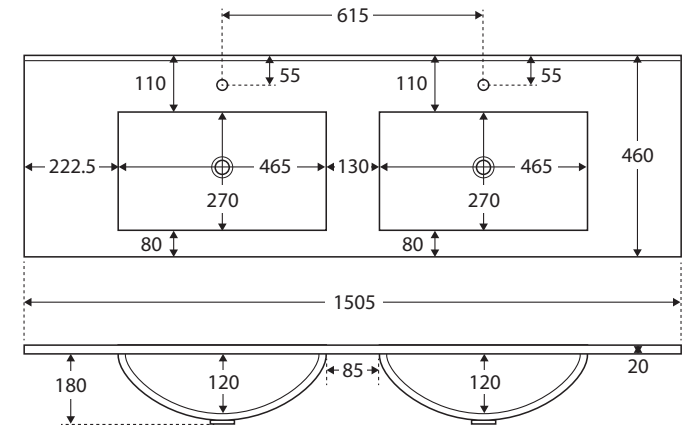

## DOUBLE BOWL CERAMIC BASIN-TOP 1500MM

### Features

- 20 mm thick, fully vitrified ceramic
- Gloss white, glazed finish
- Requires 32 mm waste, with overflow (not included)

### Available in

1 tap hole  
**TCL150D**

3 tap hole  
**TCL150D-3**

While we aim to ensure specifications are correct at the time of publication, Fienza reserves the right to make modifications without prior notice. Physical colour may vary from image shown. All measurements are shown in millimetres. Always use physical product measurements for mark-ups and roughing-in as the technical drawing may differ from actual product received. Tapware not included.