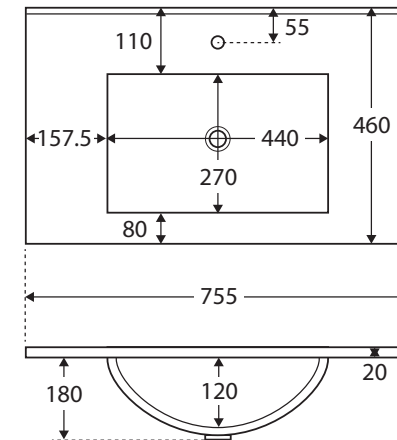

# Rotondo

CERAMIC  
BASIN-TOP  
750MM

## Features

- 20 mm thick, fully vitrified ceramic
- Gloss white, glazed finish
- Requires 32 mm waste, with overflow (not included)

## Available in

1 tap hole  
**ROT75**

3 tap hole  
**ROT75-3**

While we aim to ensure specifications are correct at the time of publication, Fienza reserves the right to make modifications without prior notice. Physical colour may vary from image shown. All measurements are shown in millimetres. Always use physical product measurements for mark-ups and roughing-in as the technical drawing may differ from actual product received. Tapware not included.