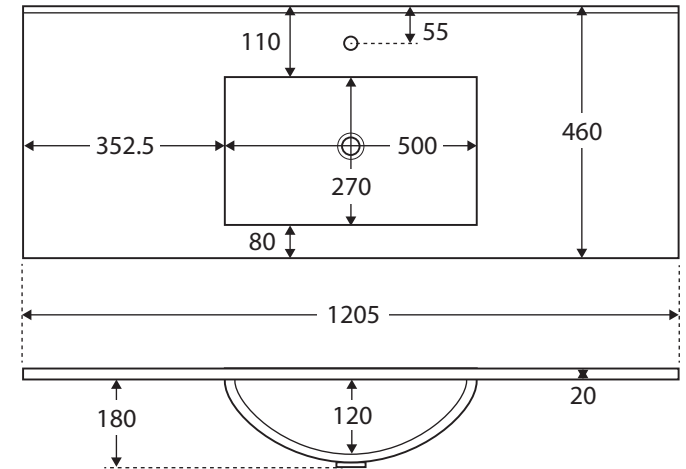

Dolce

CERAMIC BASIN-TOP 1200MM

Features

- 20 mm thick, fully vitrified ceramic
- Gloss white, glazed finish
- Requires 32 mm waste, with overflow (not included)

Available in

1 tap hole
TCL120

3 tap hole
TCL120-3

No tap hole
TCL120-0

Cleaning & Care

- Wipe with a clean, soft cloth and mild soapy water or non-abrasive bathroom cleaner. Test in an inconspicuous area before cleaning the whole top.
- Avoid placing hot objects, such as hair straighteners, on any surface as these will cause discolouration and marking.
- Spills of hair dye, after-shave lotion, nail polish and remover, aerosol spray and other harsh chemicals should be removed immediately to prevent damage and discolouration. Clean immediately with mild soapy water using a clean, soft cloth.

While we aim to ensure specifications are correct at the time of publication, Fienza reserves the right to make modifications without prior notice. Physical colour may vary from image shown. All measurements are shown in millimetres. Always use physical product measurements for mark-ups and roughing-in as the technical drawing may differ from actual product received. Tapware not included.