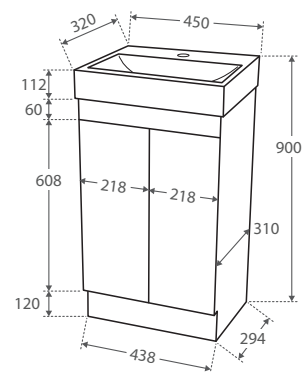

RALPH 450 on Kickboard

No Overflow • \$399 • 4525KW

With Overflow • \$430 • 4525KW-OF

NEW

- Reversible, gloss white poly-marble basin-top
- Poly-marble is made from high-grade resin for a straight, true finish
- 2-pac, gloss white finish on cabinet
- Soft-close doors
- 16mm thick backing board
- Available with or without overflow (chrome ring included with overflow model)
- Price includes cabinet and basin-top

SPACE SAVERS & OTHER VANITIES

MINI ME 450 on Kickboard

Solid Doors • \$399 • MINIME-SET

Glass Doors • \$399 • MINIME-G

- Gloss white ceramic basin-top
- 2-pac, gloss white finish on cabinet
- Solid or glass doors (soft-close)
- 16mm thick backing board
- Price includes cabinet & basin-top