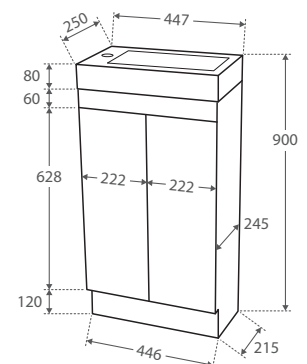

RALPH 450 on Kickboard

No Overflow • \$399 • 4525KW

With Overflow • \$430 • 4525KW-OF

NEW

- Reversible, gloss white poly-marble basin-top
- Poly-marble is made from high-grade resin for a straight, true finish
- 2-pac, gloss white finish on cabinet
- Soft-close doors
- 16mm thick backing board
- Available with or without overflow (chrome ring included with overflow model)
- Price includes cabinet and basin-top