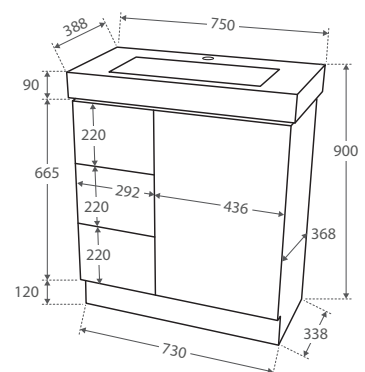

Solid Door, Left Drawers • \$575 • 75VKWL

Solid Door, Right Drawers • \$575 • 75VKWR

Glass Door, Left Drawers • \$575 • 75VKGL

Glass Door, Right Drawers • \$575 • 75VKGR

- Gloss white ceramic basin-top
- 2-pac, gloss white finish on cabinet
- Solid or glass door (soft-close)
- 16mm thick backing board
- Price includes cabinet & basin-top