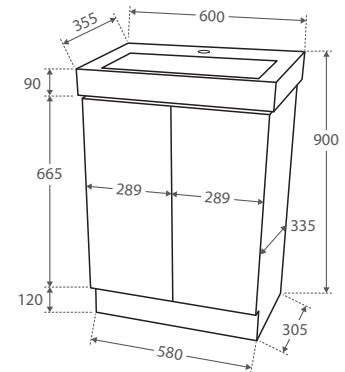

REGENT Slim 600 on Kickboard

Solid Doors • $499 • 60VKW

Glass Doors • $499 • 60VKG

- Gloss white ceramic basin-top
- 2-pac, gloss white finish on cabinet
- Solid or glass doors (soft-close)
- 16mm thick backing board
- Price includes cabinet & basin-top