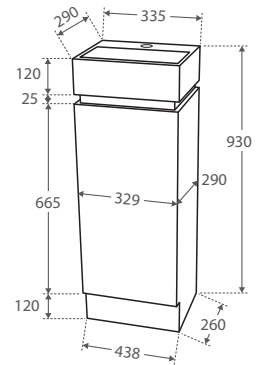

- Gloss white ceramic basin-top
- 2-pac, gloss white finish on cabinet
- Soft-close door
- 16mm thick backing board
- Price includes cabinet and basin-top

RALPH 450, Wall-Hung

No Overflow • \$399 • 4525WALL