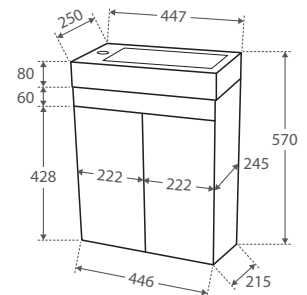

RALPH 450, Wall-Hung

No Overflow • $399 • 4525WALL

With Overflow • $430 • 4525WALL-OF

NEW

- Reversible, gloss white poly-marble basin-top
- Poly-marble is made from high-grade resin for a straight, true finish
- 2-pac, gloss white finish on cabinet
- Soft-close doors
- 16mm thick backing board
- Available with or without overflow (chrome ring included with overflow model)
- Price includes cabinet and basin-top