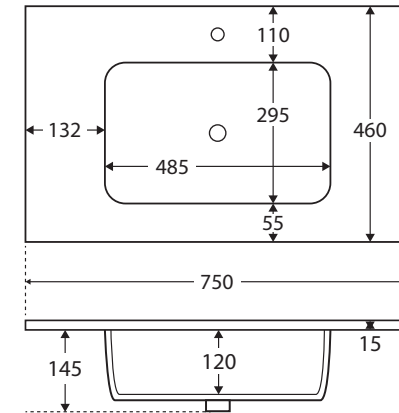

Montana

SOLID SURFACE BASIN-TOP 750MM

Features

- 15 mm thick solid surface
- Matte black finish with unique slate textured surface
- Requires 32 mm waste, with overflow (not included)

Available in

1 tap hole
MON75

While we aim to ensure specifications are correct at the time of publication, Fienza reserves the right to make modifications without prior notice. Physical colour may vary from image shown. All measurements are shown in millimetres. Always use physical product measurements for mark-ups and roughing-in as the technical drawing may differ from actual product received. Tapware not included.