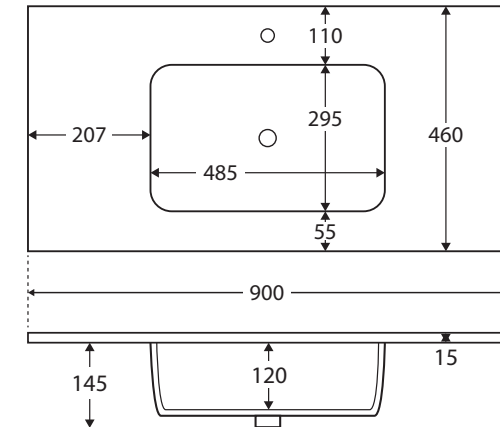

Montana

SOLID SURFACE BASIN-TOP 900MM

Features

- 15 mm thick solid surface
- Matte black finish with unique slate textured surface
- Requires 32 mm waste, with overflow (not included)

Available in

1 tap hole
MON90

While we aim to ensure specifications are correct at the time of publication, Fienza reserves the right to make modifications without prior notice. Physical colour may vary from image shown. All measurements are shown in millimetres. Always use physical product measurements for mark-ups and roughing-in as the technical drawing may differ from actual product received. Tapware not included.