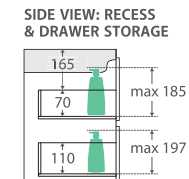

Hampton

750MM WALL-HUNG CABINET

Features

- Satin white exterior and interior
- Discrete pull-channels
- Soft-close drawers and full extension drawer runners
- 16 mm thick backing board and drawer bases
- FSC certified, eco-friendly E0 board

While we aim to ensure specifications are correct at the time of publication, Fienza reserves the right to make modifications without prior notice. Physical colour may vary from image shown. All measurements are shown in millimetres. Always use physical product measurements for mark-ups and roughing-in as the technical drawing may differ from actual product received.