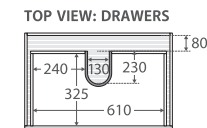

Hampton

750MM WALL-HUNG CABINET

Features

- Satin white exterior and interior
- Discrete pull-channels
- Soft-close drawers and full extension drawer runners
- 16 mm thick backing board and drawer bases
- FSC certified, eco-friendly E0 board

While we aim to ensure specifications are correct at the time of publication, Fienza reserves the right to make modifications without prior notice. Physical colour may vary from image shown. All measurements are shown in millimetres. Always use physical product measurements for mark-ups and roughing-in as the technical drawing may differ from actual product received.