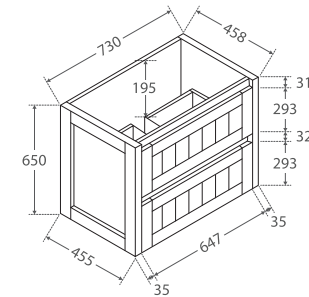

Hampton

750MM WALL-HUNG CABINET

Features

- Satin white exterior and interior
- Discrete pull-channels
- Soft-close drawers and full extension drawer runners
- 16 mm thick backing board and drawer bases
- FSC certified, eco-friendly E0 board