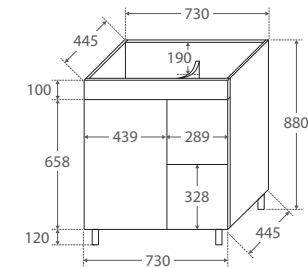

UniCab® 750MM CABINET ON LEGS

Features

- High quality, UV resistant gloss white exterior with bright white interior
- Soft-close door
- Full extension drawer runners
- 16 mm thick backing board and drawer bases
- FSC certified, eco-friendly E0 board
- Includes round aluminium chrome finish legs and handles
- Extra high – 880 mm tall (without top)

TOP VIEW: SHELF AREA & DRAWER AREA

SIDE VIEW: SHELF STORAGE

SIDE VIEW: RECESS & DRAWER STORAGE

Available in

Gloss White with
Left Drawers
75NLWL

Gloss White with
Right Drawers
75NLWR

Cleaning & Care

- Regularly clean with mild soapy water using a clean, soft cloth.
- Do not use harsh detergents, bleach, abrasive cleaners or cream/wax cleaners. These substances can result in scratches and/or deposit build-ups that will affect the appearance.
- Avoid placing hot objects, such as hair straighteners, on any surface as these will cause discolouration and marking.
- Spills of hair dye, after-shave lotion, nail polish and remover, aerosol spray and other harsh chemicals should be removed immediately to prevent damage and discolouration. Clean immediately with mild soapy water using a clean, soft cloth.

While we aim to ensure specifications are correct at the time of publication, Fienza reserves the right to make modifications without prior notice. Physical colour may vary from image shown. All measurements are shown in millimetres. Always use physical product measurements for mark-ups and roughing-in as the technical drawing may differ from actual product received.