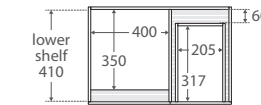

UniCab® 750MM CABINET ON LEGS

Features

- High quality, UV resistant gloss white exterior with bright white interior
- Soft-close door
- Full extension drawer runners
- 16 mm thick backing board and drawer bases
- FSC certified, eco-friendly E0 board
- Includes round aluminium chrome finish legs and handles
- Extra high – 880 mm tall (without top)

TOP VIEW: SHELF AREA & DRAWER AREA

SIDE VIEW: SHELF STORAGE

SIDE VIEW: RECESS & DRAWER STORAGE

Available in

Gloss White with
Left Drawers
75NLWL

Gloss White with
Right Drawers
75NLWR

Cleaning & Care

- Regularly clean with mild soapy water using a clean, soft cloth.
- Do not use harsh detergents, bleach, abrasive cleaners or cream/wax cleaners. These substances can result in scratches and/or deposit build-ups that will affect the appearance.
- Avoid placing hot objects, such as hair straighteners, on any surface as these will cause discolouration and marking.
- Spills of hair dye, after-shave lotion, nail polish and remover, aerosol spray and other harsh chemicals should be removed immediately to prevent damage and discolouration. Clean immediately with mild soapy water using a clean, soft cloth.

While we aim to ensure specifications are correct at the time of publication, Fienza reserves the right to make modifications without prior notice. Physical colour may vary from image shown. All measurements are shown in millimetres. Always use physical product measurements for mark-ups and roughing-in as the technical drawing may differ from actual product received.