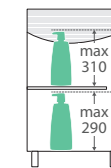

TOP VIEW: SHELF AREA & DRAWER AREA

SIDE VIEW: SHELF STORAGE

SIDE VIEW: RECESS & DRAWER STORAGE

Available in

Gloss White with
Left Drawers
75NLWL

Gloss White with
Right Drawers
75NLWR

Cleaning & Care

- Regularly clean with mild soapy water using a clean, soft cloth.
- Do not use harsh detergents, bleach, abrasive cleaners or cream/wax cleaners. These substances can result in scratches and/or deposit build-ups that will affect the appearance.
- Avoid placing hot objects, such as hair straighteners, on any surface as these will cause discolouration and marking.
- Spills of hair dye, after-shave lotion, nail polish and remover, aerosol spray and other harsh chemicals should be removed immediately to prevent damage and discolouration. Clean immediately with mild soapy water using a clean, soft cloth.