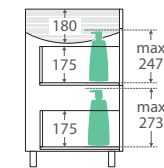

UniCab® 750MM CABINET ON LEGS

Features

- High quality, UV resistant gloss white exterior with bright white interior
- Soft-close door
- Full extension drawer runners
- 16 mm thick backing board and drawer bases
- FSC certified, eco-friendly E0 board
- Includes round aluminium chrome finish legs and handles
- Extra high – 880 mm tall (without top)

TOP VIEW: SHELF AREA & DRAWER AREA

SIDE VIEW: SHELF STORAGE

SIDE VIEW: RECESS & DRAWER STORAGE

Available in

Gloss White with
Left Drawers
75NLWL

Gloss White with
Right Drawers
75NLWR

Cleaning & Care

- Regularly clean with mild soapy water using a clean, soft cloth.
- Do not use harsh detergents, bleach, abrasive cleaners or cream/wax cleaners. These substances can result in scratches and/or deposit build-ups that will affect the appearance.
- Avoid placing hot objects, such as hair straighteners, on any surface as these will cause discolouration and marking.
- Spills of hair dye, after-shave lotion, nail polish and remover, aerosol spray and other harsh chemicals should be removed immediately to prevent damage and discolouration. Clean immediately with mild soapy water using a clean, soft cloth.

While we aim to ensure specifications are correct at the time of publication, Fienza reserves the right to make modifications without prior notice. Physical colour may vary from image shown. All measurements are shown in millimetres. Always use physical product measurements for mark-ups and roughing-in as the technical drawing may differ from actual product received.