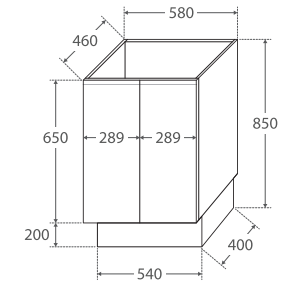

Edge Scandi Oak 600MM CABINET ON KICKBOARD

Features

- Scandi Oak textured print on interior and exterior
- Bevelled edge pull-channel
- Soft-close doors
- 16 mm thick backing board and drawer bases

TOP VIEW: SHELF AREA

While we aim to ensure specifications are correct at the time of publication, Fienza reserves the right to make modifications without prior notice. Physical colour may vary from image shown. All measurements are shown in millimetres. Always use physical product measurements for mark-ups and roughing-in as the technical drawing may differ from actual product received.