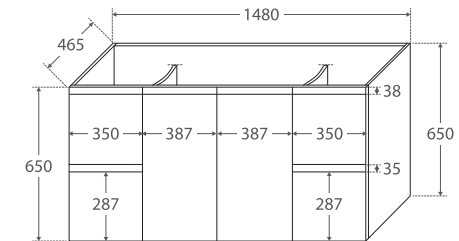

Fingerpull Satin White 1500MM WALL-HUNG CABINET

Features

- 2pac satin white exterior (70% matte, 30% gloss)
- Bright white interior
- U-shape fingerpull channel
- Soft-close doors and drawers
- Full extension drawer runners
- 16 mm thick backing board and drawer bases
- FSC certified, eco-friendly E0 board

TOP VIEW: SHELF AREA & DRAWER AREA

SIDE VIEW: SHELF STORAGE

SIDE VIEW: RECESS & DRAWER STORAGE

Available in

Satin White

150Z

Fingerpull Channel

Cleaning & Care

While we aim to ensure specifications are correct at the time of publication, Fienza reserves the right to make modifications without prior notice. Physical colour may vary from image shown. All measurements are shown in millimetres. Always use physical product measurements for mark-ups and roughing-in as the technical drawing may differ from actual product received.