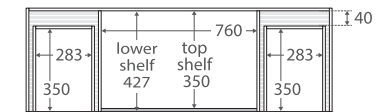

Fingerpull Satin White 1500MM WALL-HUNG CABINET

Features

- 2pac satin white exterior (70% matte, 30% gloss)
- Bright white interior
- U-shape fingerpull channel
- Soft-close doors and drawers
- Full extension drawer runners
- 16 mm thick backing board and drawer bases
- FSC certified, eco-friendly E0 board

TOP VIEW: SHELF AREA & DRAWER AREA

SIDE VIEW: SHELF STORAGE

SIDE VIEW: RECESS & DRAWER STORAGE

Available in

Satin White

150Z

Fingerpull Channel

Cleaning & Care

While we aim to ensure specifications are correct at the time of publication, Fienza reserves the right to make modifications without prior notice. Physical colour may vary from image shown. All measurements are shown in millimetres. Always use physical product measurements for mark-ups and roughing-in as the technical drawing may differ from actual product received.