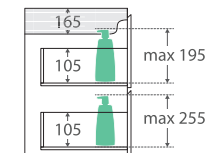

Fingerpull Satin White 1500MM WALL-HUNG CABINET

Features

- 2pac satin white exterior (70% matte, 30% gloss)
- Bright white interior
- U-shape fingerpull channel
- Soft-close doors and drawers
- Full extension drawer runners
- 16 mm thick backing board and drawer bases
- FSC certified, eco-friendly E0 board

TOP VIEW: SHELF AREA & DRAWER AREA

SIDE VIEW: SHELF STORAGE

SIDE VIEW: RECESS & DRAWER STORAGE

Available in

Satin White

150Z

Fingerpull Channel

Cleaning & Care