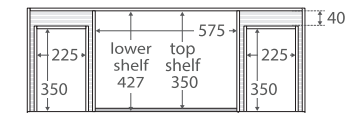

Fingerpull Satin White 1200MM WALL-HUNG CABINET

TOP VIEW: SHELF AREA & DRAWER AREA

SIDE VIEW: SHELF STORAGE

SIDE VIEW: RECESS & DRAWER STORAGE

Features

- 2pac satin white exterior (70% matte, 30% gloss)
- Bright white interior
- U-shape fingerpull channel
- Soft-close doors and drawers
- Full extension drawer runners
- 16 mm thick backing board and drawer bases
- FSC certified, eco-friendly E0 board

While we aim to ensure specifications are correct at the time of publication, Fienza reserves the right to make modifications without prior notice. Physical colour may vary from image shown. All measurements are shown in millimetres. Always use physical product measurements for mark-ups and roughing-in as the technical drawing may differ from actual product received.