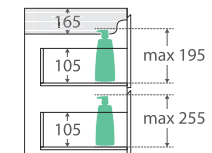

Fingerpull Satin White 1200MM WALL-HUNG CABINET

TOP VIEW: SHELF AREA & DRAWER AREA

SIDE VIEW: SHELF STORAGE

SIDE VIEW: RECESS & DRAWER STORAGE

Features

- 2pac satin white exterior (70% matte, 30% gloss)
- Bright white interior
- U-shape fingerpull channel
- Soft-close doors and drawers
- Full extension drawer runners
- 16 mm thick backing board and drawer bases
- FSC certified, eco-friendly E0 board

While we aim to ensure specifications are correct at the time of publication, Fienza reserves the right to make modifications without prior notice. Physical colour may vary from image shown. All measurements are shown in millimetres. Always use physical product measurements for mark-ups and roughing-in as the technical drawing may differ from actual product received.