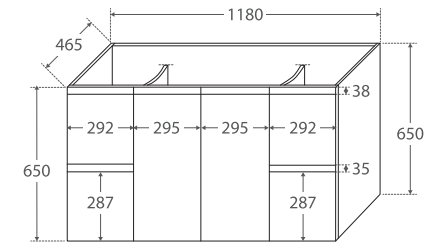

Fingerpull Satin White 1200MM WALL-HUNG CABINET

TOP VIEW: SHELF AREA & DRAWER AREA

SIDE VIEW: SHELF STORAGE

SIDE VIEW: RECESS & DRAWER STORAGE

Features

- 2pac satin white exterior (70% matte, 30% gloss)
- Bright white interior
- U-shape fingerpull channel
- Soft-close doors and drawers
- Full extension drawer runners
- 16 mm thick backing board and drawer bases
- FSC certified, eco-friendly E0 board

While we aim to ensure specifications are correct at the time of publication, Fienza reserves the right to make modifications without prior notice. Physical colour may vary from image shown. All measurements are shown in millimetres. Always use physical product measurements for mark-ups and roughing-in as the technical drawing may differ from actual product received.