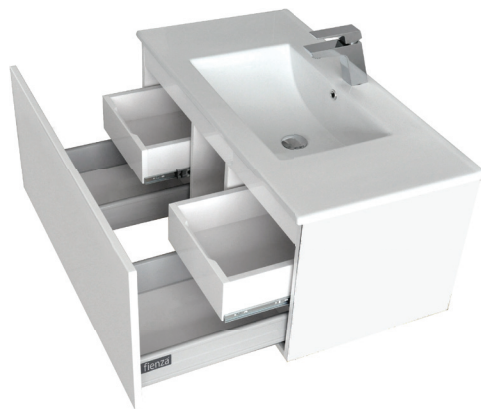

Available in

Gloss White

90H

Cleaning & Care

- Regularly clean with mild soapy water using a clean, soft cloth.
- Do not use harsh detergents, bleach, abrasive cleaners or cream/wax cleaners. These substances can result in scratches and/or deposit build-ups that will affect the appearance.
- Avoid placing hot objects, such as hair straighteners, on any surface as these will cause discolouration and marking.
- Spills of hair dye, after-shave lotion, nail polish and remover, aerosol spray and other harsh chemicals should be removed immediately to prevent damage and discolouration. Clean immediately with mild soapy water using a clean, soft cloth.

While we aim to ensure specifications are correct at the time of publication, Fienza reserves the right to make modifications without prior notice. Physical colour may vary from image shown. All measurements are shown in millimetres. Always use physical product measurements for mark-ups and roughing-in as the technical drawing may differ from actual product received.