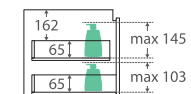

SIDE VIEW: DRAWER STORAGE