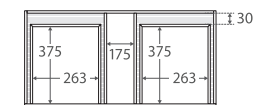

TOP VIEW: LOWER DRAWERS

SIDE VIEW: DRAWER STORAGE