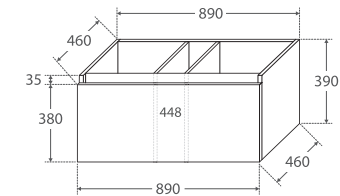

Manu

900MM WALL-HUNG CABINET

Features

- Gloss white exterior with bright white interior
- One large soft-close front drawer
- 4 internal drawers
- Discrete pull-channel
- Full extension drawer runners
- 16 mm thick backing board and drawer bases
- FSC certified, eco-friendly E0 board

While we aim to ensure specifications are correct at the time of publication, Fienza reserves the right to make modifications without prior notice. Physical colour may vary from image shown. All measurements are shown in millimetres. Always use physical product measurements for mark-ups and roughing-in as the technical drawing may differ from actual product received.