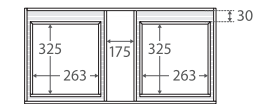

TOP VIEW: TOP DRAWERS

TOP VIEW: LOWER DRAWERS