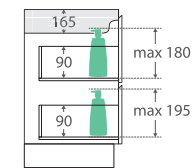

## Features

- Industrial textured print on interior and exterior
- Bevelled edge pull-channel
- Soft-close door and drawers
- Full extension drawer runners
- 16 mm thick backing board and drawer bases

TOP VIEW: SHELF AREA & DRAWER AREA

SIDE VIEW: SHELF STORAGE

SIDE VIEW: RECESS & DRAWER STORAGE