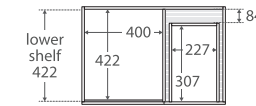

# Edge Industrial 750MM CABINET ON KICKBOARD

SIDE VIEW: SHELF STORAGE

SIDE VIEW: RECESS & DRAWER STORAGE