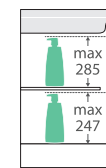

## Features

- Industrial textured print on interior and exterior
- Bevelled edge pull-channel
- Soft-close door and drawers
- Full extension drawer runners
- 16 mm thick backing board and drawer bases

TOP VIEW: SHELF AREA & DRAWER AREA

SIDE VIEW: SHELF STORAGE

SIDE VIEW: RECESS & DRAWER STORAGE