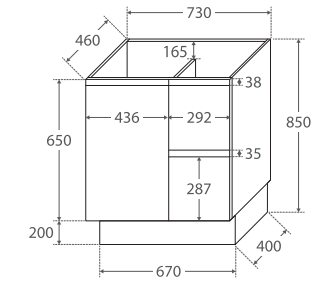

# Edge Industrial 750MM CABINET ON KICKBOARD

## Features

- Industrial textured print on interior and exterior
- Bevelled edge pull-channel
- Soft-close door and drawers
- Full extension drawer runners
- 16 mm thick backing board and drawer bases

TOP VIEW: SHELF AREA & DRAWER AREA

SIDE VIEW: SHELF STORAGE

SIDE VIEW: RECESS & DRAWER STORAGE