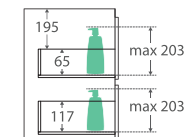

## 750MM CABINET ON KICKBOARD

TOP VIEW: DRAWERS

SIDE VIEW: DRAWER STORAGE