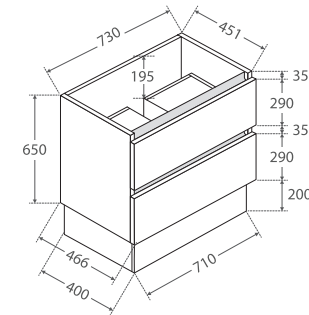

## 750MM CABINET ON KICKBOARD

TOP VIEW: DRAWERS

SIDE VIEW: DRAWER STORAGE