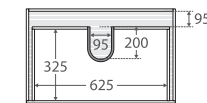

## 750MM CABINET ON KICKBOARD

TOP VIEW: DRAWERS

SIDE VIEW: DRAWER STORAGE