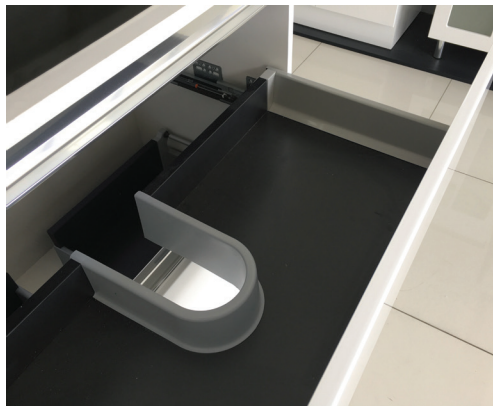

### Features

- Gloss white exterior with charcoal grey interior
- Pull-channel with aluminium accents
- Two large soft-close drawers
- Full extension drawer runners
- 16 mm thick backing board and drawer bases
- FSC certified, eco-friendly E0 board
- Customise with optional matte white (RAIL75W) or matte black (RAIL75MB) pull-channel accents (additional cost)

TOP VIEW: DRAWERS

SIDE VIEW: DRAWER STORAGE