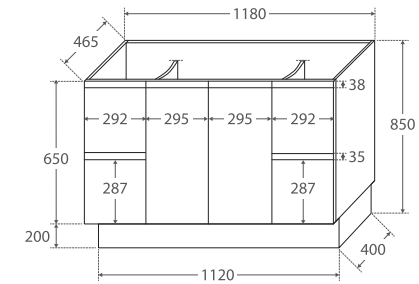

Fingerpull Satin White 1200MM CABINET ON KICKBOARD

Features

- 2pac satin white exterior (70% matte, 30% gloss)
- Bright white interior
- U-shape fingerpull channel
- Soft-close doors and drawers
- Full extension drawer runners
- 16 mm thick backing board and drawer bases
- FSC certified, eco-friendly E0 board

While we aim to ensure specifications are correct at the time of publication, Fienza reserves the right to make modifications without prior notice. Physical colour may vary from image shown. All measurements are shown in millimetres. Always use physical product measurements for mark-ups and roughing-in as the technical drawing may differ from actual product received.