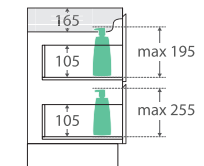

SIDE VIEW: RECESS & DRAWER STORAGE