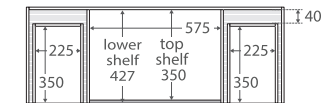

TOP VIEW: SHELF AREA & DRAWER AREA