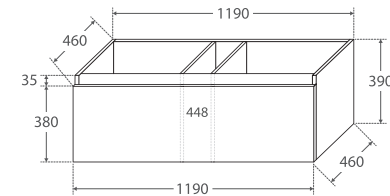

## 1200MM WALL-HUNG CABINET

TOP VIEW: TOP DRAWERS

TOP VIEW: LOWER DRAWERS

SIDE VIEW: DRAWER STORAGE