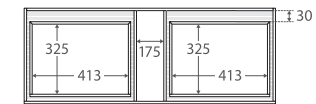

TOP VIEW: TOP DRAWERS

TOP VIEW: LOWER DRAWERS