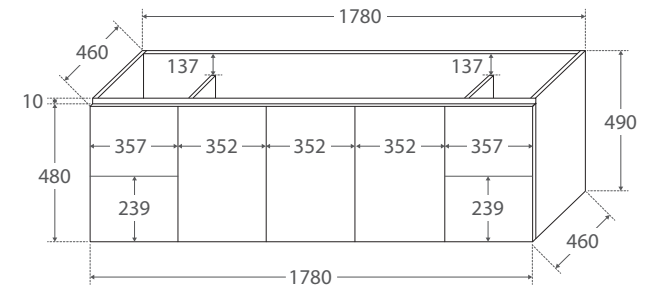

UniCab®

1800MM EXTRA WIDE WALL-HUNG CABINET

Features

- High quality, UV resistant gloss white exterior
- Bright white interior
- Soft-close doors
- Full extension drawer runners
- 16 mm thick backing board and drawer bases
- FSC certified, eco-friendly E0 board
- Includes aluminium chrome finish handles as standard

While we aim to ensure specifications are correct at the time of publication, Fienza reserves the right to make modifications without prior notice. Physical colour may vary from image shown. All measurements are shown in millimetres. Always use physical product measurements for mark-ups and roughing-in as the technical drawing may differ from actual product received.