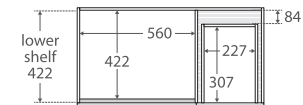

# Edge Industrial 900MM CABINET ON KICKBOARD

TOP VIEW: SHELF AREA & DRAWER AREA

SIDE VIEW: SHELF STORAGE

SIDE VIEW: RECESS & DRAWER STORAGE