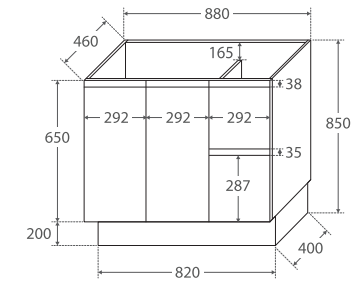

# Edge Industrial 900MM CABINET ON KICKBOARD

TOP VIEW: SHELF AREA & DRAWER AREA

SIDE VIEW: SHELF STORAGE

SIDE VIEW: RECESS & DRAWER STORAGE