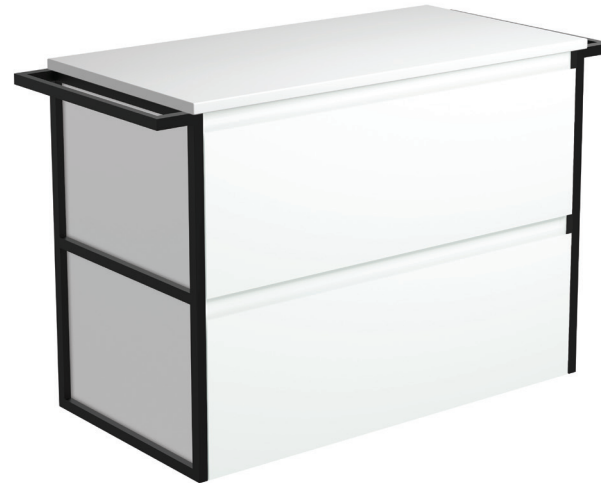

Amato®

900MM WALL-HUNG CABINET WITH BLACK TOWEL RAILS

Features

- Customised with matte black towel rails
- Bevelled edge pull channel
- Interior drawer finish matches the external drawer fronts
- Full extension, soft close drawer runners
- 16 mm thick backing board and drawer bases
- Made from sustainably sourced timber

Available in

Satin White with
Black Towel Rails
90BWT

Scandi Oak with
Black Towel Rails
90BST

Industrial with
Black Towel Rails
90BXT

Satin Black with
Black Towel Rails
90BBT

Mixed finishes
available. See our
website for details.