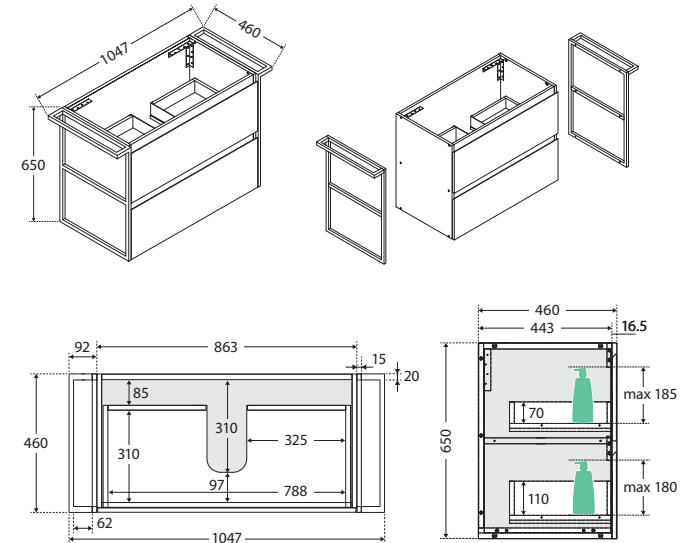

Amato®

900MM WALL-HUNG CABINET WITH BLACK TOWEL RAILS

Features

- Customised with matte black towel rails
- Bevelled edge pull channel
- Interior drawer finish matches the external drawer fronts
- Full extension, soft close drawer runners
- 16 mm thick backing board and drawer bases
- Made from sustainably sourced timber