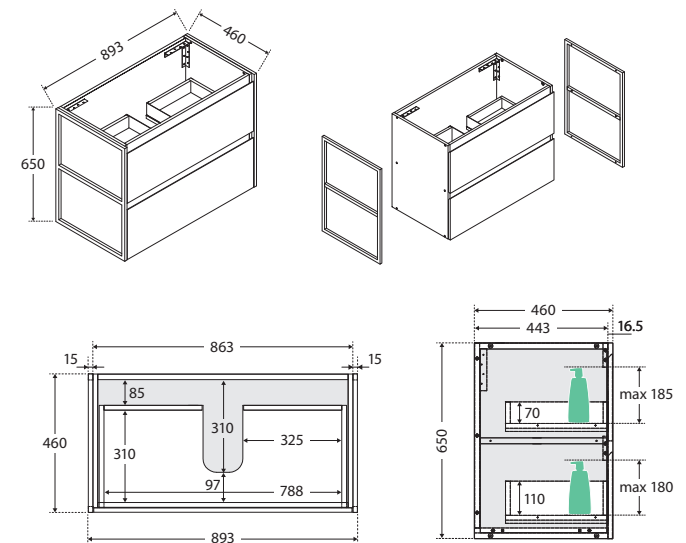

Amato®

900MM WALL-HUNG CABINET WITH BLACK FRAMES

Features

- Customised with matte black metal frames
- Bevelled edge pull channel
- Interior drawer finish matches the external drawer fronts
- Full extension, soft close drawer runners
- 16 mm thick backing board and drawer bases
- Made from sustainably sourced timber