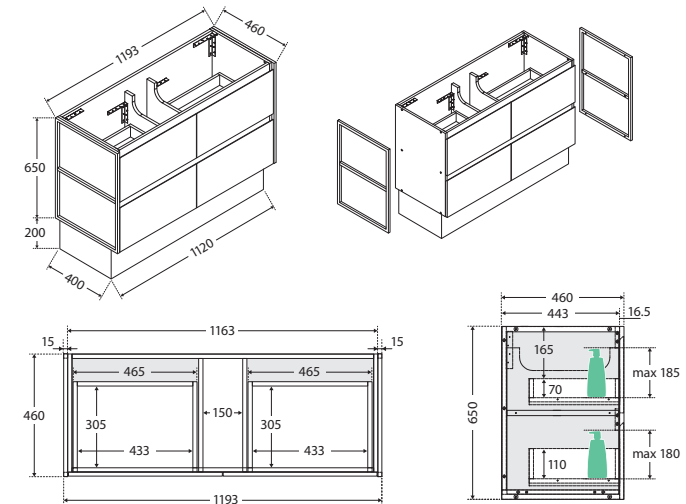

Amato®

1200MM CABINET ON KICKBOARD WITH BLACK FRAMES

Features

- Customised with matte black metal frames
- Bevelled edge pull channel
- Interior drawer finish matches the external drawer fronts
- Full extension, soft close drawer runners
- 16 mm thick backing board and drawer bases
- Made from sustainably sourced timber