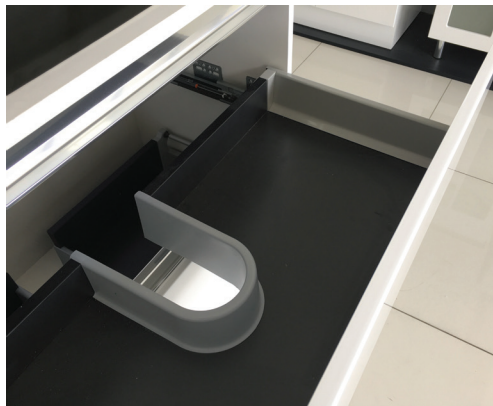

Available in

Gloss White

75Q

Cleaning & Care

- Regularly clean with mild soapy water using a clean, soft cloth.
- Do not use harsh detergents, bleach, abrasive cleaners or cream/wax cleaners. These substances can result in scratches and/or deposit build-ups that will affect the appearance.
- Avoid placing hot objects, such as hair straighteners, on any surface as these will cause discolouration and marking.
- Spills of hair dye, after-shave lotion, nail polish and remover, aerosol spray and other harsh chemicals should be removed immediately to prevent damage and discolouration. Clean immediately with mild soapy water using a clean, soft cloth.

While we aim to ensure specifications are correct at the time of publication, Fienza reserves the right to make modifications without prior notice. Physical colour may vary from image shown. All measurements are shown in millimetres. Always use physical product measurements for mark-ups and roughing-in as the technical drawing may differ from actual product received.