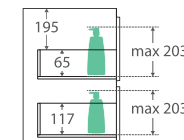

SIDE VIEW:
DRAWER STORAGE