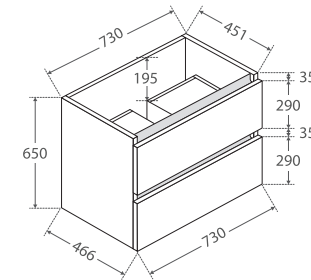

Quest

750MM WALL-HUNG CABINET

Features

- Gloss white exterior with charcoal grey interior
- Pull-channel with aluminium accents
- Two large soft-close drawers
- Full extension drawer runners
- 16 mm thick backing board and drawer bases
- FSC certified, eco-friendly E0 board
- Customise with optional matte white (RAIL75W) or matte black (RAIL75MB) pull-channel accents (additional cost)

While we aim to ensure specifications are correct at the time of publication, Fienza reserves the right to make modifications without prior notice. Physical colour may vary from image shown. All measurements are shown in millimetres. Always use physical product measurements for mark-ups and roughing-in as the technical drawing may differ from actual product received.