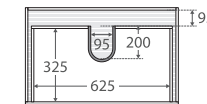

TOP VIEW: DRAWERS

SIDE VIEW:
DRAWER STORAGE