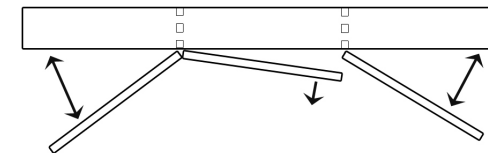

NAME:	MOONLIGHT SHAVER - MLSC12080-3
SIZE:	1200
WK/WH:	-
CONFIGURATION:	3 DOOR

Surround View

Please note: Magnified mirror and power point come standard on the right hand side unless otherwise specified