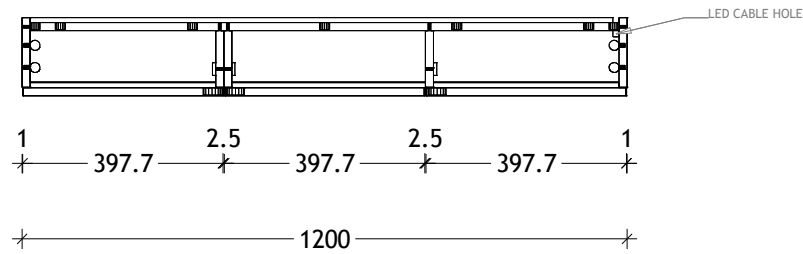

NAME:	MOONLIGHT SHAVER - MLSC12080-3
SIZE:	1200
WK/WH:	-
CONFIGURATION:	3 DOOR

Surround View

Please note: Magnified mirror and power point come standard on the right hand side unless otherwise specified