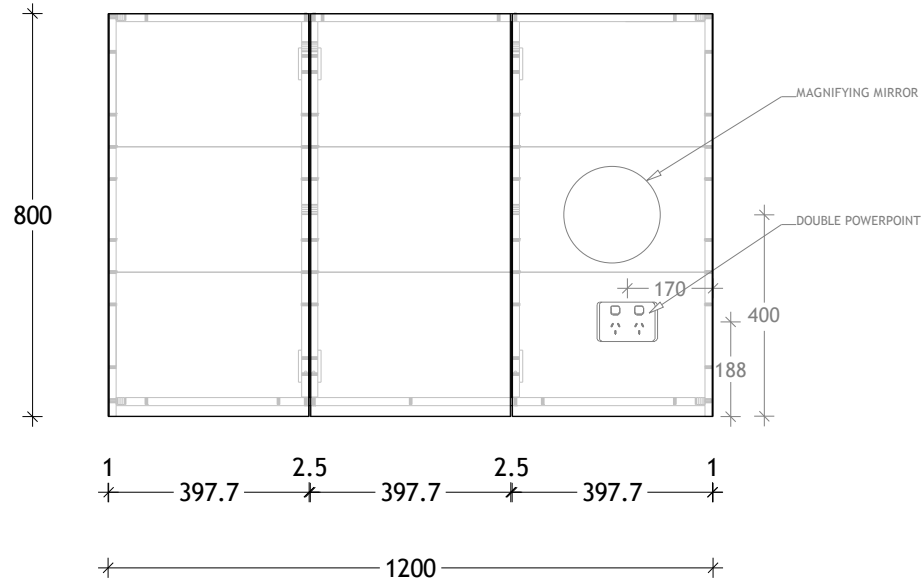

NAME:	MOONLIGHT SHAVER - MLSC12080-3
SIZE:	1200
WK/WH:	-
CONFIGURATION:	3 DOOR

Surround View

Please note: Magnified mirror and power point come standard on the right hand side unless otherwise specified