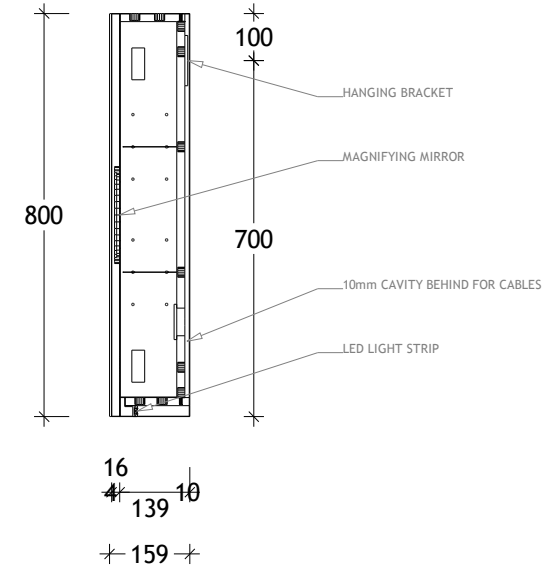

NAME:	MOONLIGHT SHAVER - MLSC12080-3
SIZE:	1200
WK/WH:	-
CONFIGURATION:	3 DOOR

Surround View

Please note: Magnified mirror and power point come standard on the right hand side unless otherwise specified