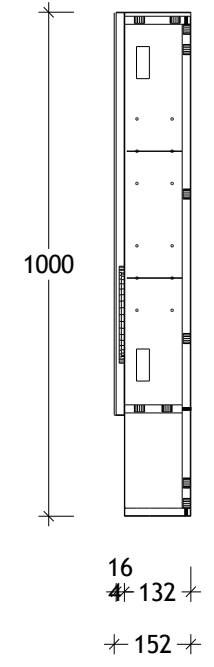

NAME:	SHELF SHAVER - SFSC90100
SIZE:	900
WK/WH:	-
CONFIGURATION:	2 DOOR

Please note: Magnified mirror comes standard on right hand door unless otherwise specified