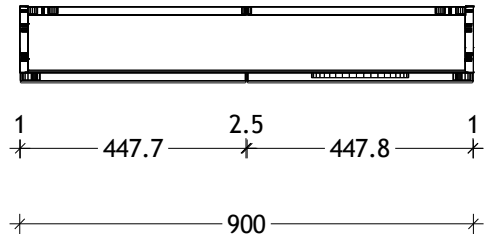

NAME:	SHELF SHAVER - SFSC90100
SIZE:	900
WK/WH:	-
CONFIGURATION:	2 DOOR

Please note: Magnified mirror comes standard on right hand door unless otherwise specified