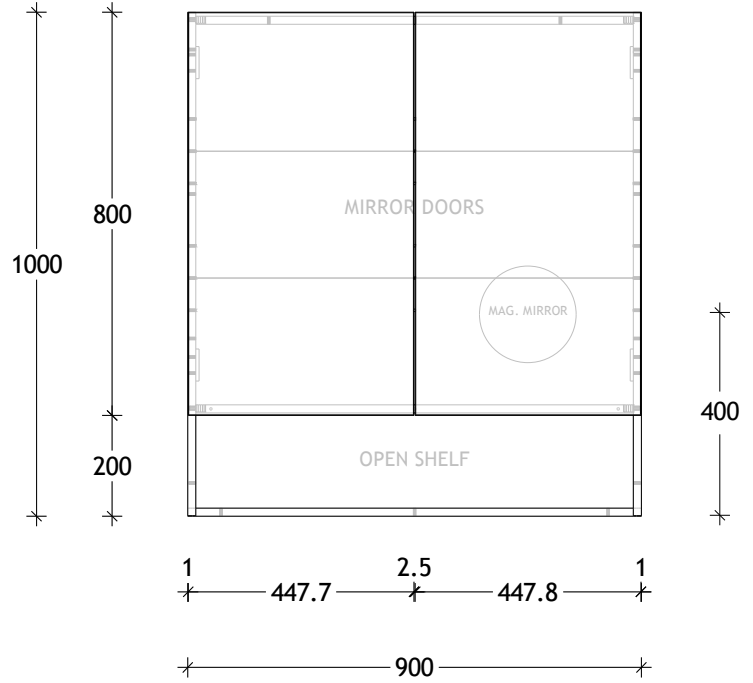

NAME:	SHELF SHAVER - SFSC90100
SIZE:	900
WK/WH:	-
CONFIGURATION:	2 DOOR

Please note: Magnified mirror comes standard on right hand door unless otherwise specified